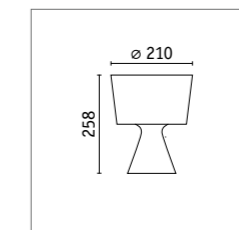

Concrea light object

Material	Concrete
IP protection	IP65
Protection class	☐
Voltage	230 V
Dimmability	No
Service life	30,000 h
CRI	80
Technology	LED module

Concrea	Watt	Lumen	Kelvin	☒	Smart	Insect-friendly	Item
Light object	5.5 W	350 lm	3000 K				B 94503