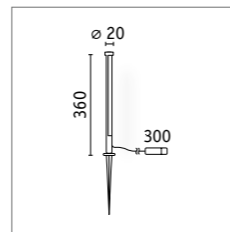

Pin	Watt	Lumen	Kelvin	⚡	Transformer	Smart	Insect-friendly	Item
Bollard	5.5 W	180 lm	3000 K					94530