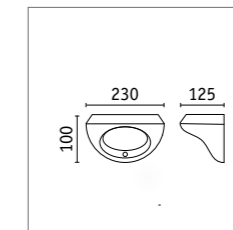

Sorova wall luminaire

Material	Plastic
IP protection	IP44
Dimmability	No
Service life	30,000 h
CRI	80
Charging time	6–8 h
Light time	8 h
Replaceability	Non-replaceable battery

Sorova	Watt	Lumen	Kelvin	☒	Smart	Insect-friendly	Item
Wall luminaire PIR sensor ☒	3.5 W	220 lm	3000 K				DG 94856