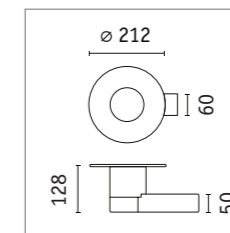

Material	Aluminium
IP protection	IP44
Voltage	230 V
Dimmability	No
Service life	30,000 h
CRI	90
Technology	LED module

Seawater resistant

Sienna	Watt	Lumen	Kelvin		Smart	Insect-friendly	Item
Wall luminaire HF sensor	9 W	500 lm	3000 K				DG 94834

Sienna wall luminaire & bollard light

- Exchangeable LED modules
- Luminaires with the “seawater-resistant” seal have passed stringent quality tests
- Exclusive Paulmann design