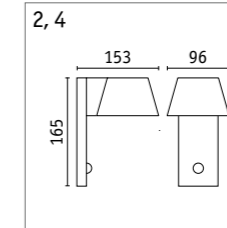

Material	Aluminium
IP protection	IP44
Voltage	230 V
Dimmability	No
Service life	30,000 h
CRI	80
Technology	LED module