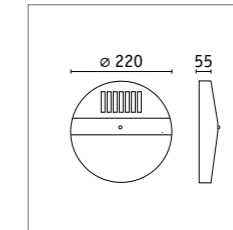

Eloise wall luminaire

Material	Plastic
IP protection	IP44
Dimmability	No
Service life	30,000 h
CRI	80
Charging time	6–8 h
Light time	2 h
Replaceability	Replaceable battery

Eloise	Watt	Lumen	Kelvin	☼	Smart	Insect-friendly	Item
Wall luminaire	1 W	50 lm	3000 K				DG 94264