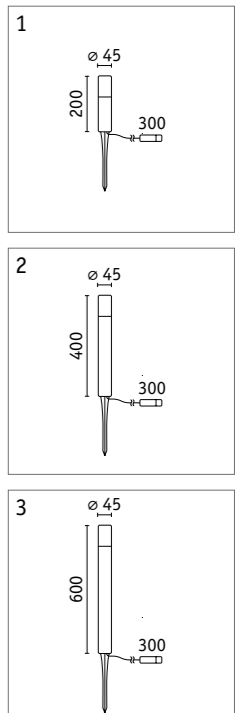

Flarea	Watt	Lumen	Kelvin	⚡	Transformer	Smart	Insect-friendly	Item
1 Bollard	3.6 W	150 lm	3000 K					94533
2 Bollard	3.6 W	150 lm	3000 K					94536
3 Bollard	3.6 W	150 lm	3000 K					94537