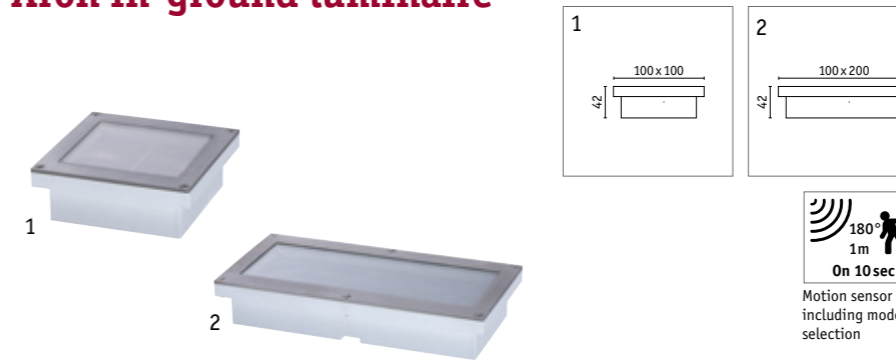

Aron in-ground luminaire

Material	Stainless steel, plastic
IP protection	IP67
Dimmability	No
Service life	30,000 h
CRI	80
Charging time	6–8 h
Light time	15 h
Replaceability	Non-replaceable battery

Aron	Watt	Lumen	Kelvin	☼	Smart	Insect-friendly	Item
1 In-ground luminaire PIR sensor	0.7 W	12 lm	3000 K				94238
2 In-ground luminaire PIR sensor	1.5 W	40 lm	3000 K				94239