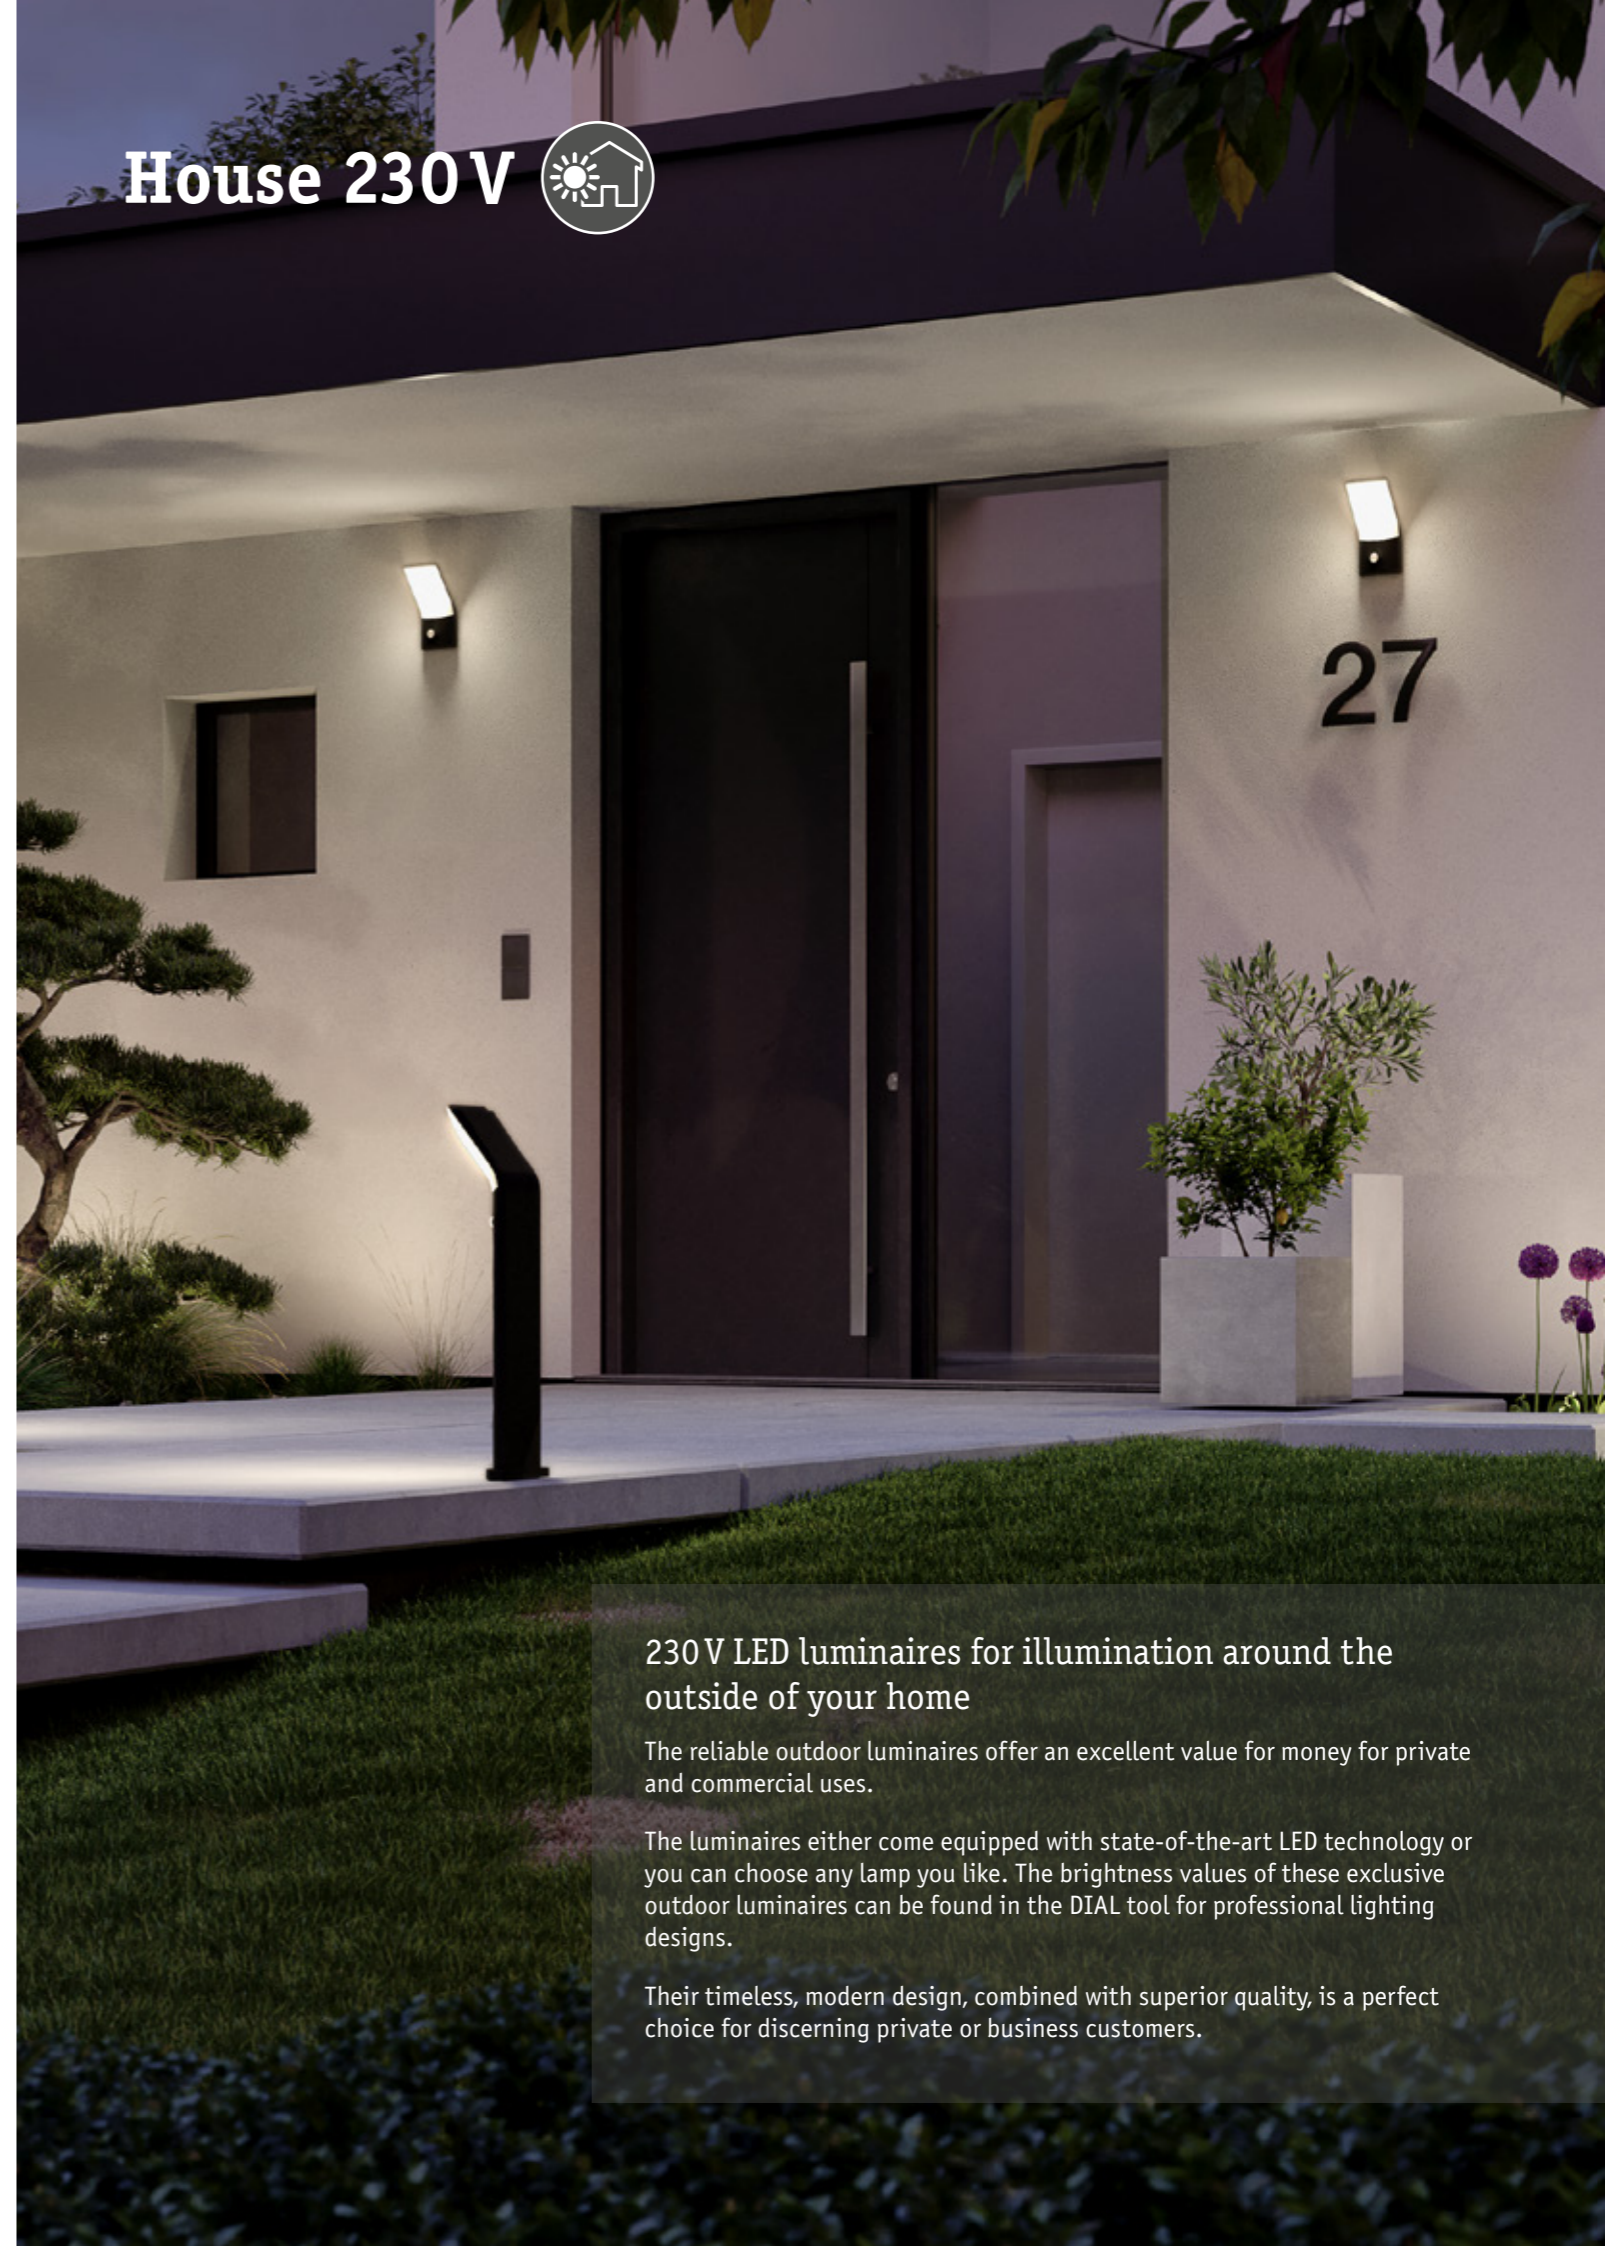

House 230 V

230 V LED luminaires for illumination around the outside of your home

The reliable outdoor luminaires offer an excellent value for money for private and commercial uses.

The luminaires either come equipped with state-of-the-art LED technology or you can choose any lamp you like. The brightness values of these exclusive outdoor luminaires can be found in the DIAL tool for professional lighting designs.

Their timeless, modern design, combined with superior quality, is a perfect choice for discerning private or business customers.