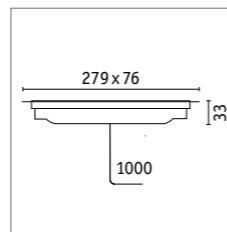

Ito	Watt	Lumen	Kelvin	↗	Smart	Insect-friendly	Item
Wall washer	6 W	200 lm	3000 K	70°			DG 94671