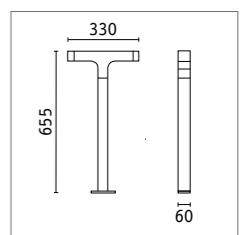

Dobla	Watt	Lumen	Kelvin	↔	Smart	Insect-friendly	Item
Bollard	8.5 W	290 lm	3000 K				DG 94405