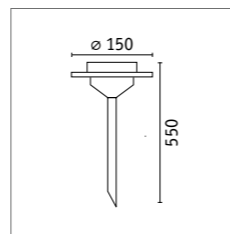

Ufo	Watt	Lumen	Kelvin	☼	Smart	Insect-friendly	Item
Solar ground spike	0.2 W	14 lm	3000 K				93764