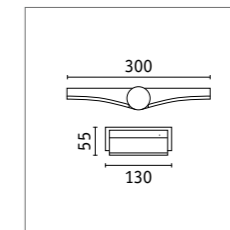

Pekana wall luminaire

Material	Aluminium
IP protection	IP44
Voltage	230 V
Dimmability	No
Service life	30,000 h
CRI	80
Technology	LED module

Seawater resistant

Pekana	Watt	Lumen	Kelvin		Smart	Insect-friendly	Item
Wall luminaire	2 x 6 W	480 lm	3000 K				94766