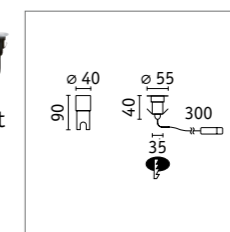

Floor Mini ground luminaire

Material	Stainless steel, plastic
IP protection	IP67/transformer IP44
Protection class	⚡/transformer □
Voltage	230/24 V
Dimmability	Yes
Service life	30,000 h
CRI	80

Pool water resistant

Floor Mini Luminaire	Watt	Lumen	Kelvin	⚡	Transformer	Smart	Insect-friendly	Item
Luminaire	2.5 W		3000 K	95°				93951
Luminaire 3 x (starter set)	2.5 W	50 lm	3000 K	95°	21 VA			93697 94690
Luminaire 3 x (add-on set)	2.5 W	50 lm	3000 K	95°				93949