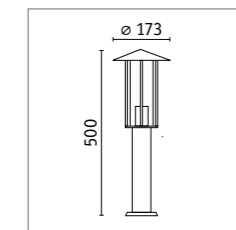

Classic bollard light

Material	Aluminium
IP protection	IP44
Voltage	230 V
Dimmability	Yes
CRI	80
Technology	E27

Classic	Watt	Lumen	Kelvin	Smart	Insect-friendly	Item
Bollard light	Depending on the lamp selected					94397
Bollard light	4.3 W	420 lm	2200 K			94737