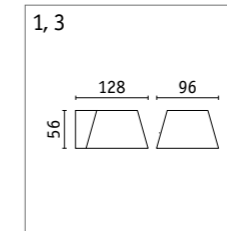

Material	Aluminium
IP protection	IP44
Voltage	230 V
Dimmability	No
Service life	30,000 h
CRI	80
Technology	LED module