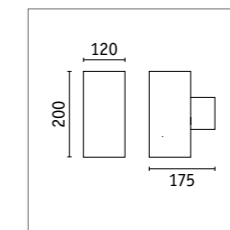

Tube wall luminaire

Material	Plastic
IP protection	IP54
Voltage	230 V
Dimmability	Yes
Technology	E27

Tube	Watt	Lumen	Kelvin	☒	Smart	Insect-friendly	Item
Wall luminaire	Depending on the lamp selected						DG 94186