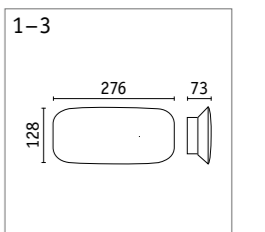

Sheera wall luminaire

- Numbers and letters for use as a house number luminaire included

1-3

| Sheera | Watt | Lumen | Kelvin | | Smart | Insect-friendly | Item |
|--------------------------|-------|--------|-------------|--|--------|-----------------|-------|
| 1 House number HF sensor | 6.5 W | 460 lm | 3000 K | | | | 94506 |
| 2 House number Zigbee | 6.5 W | 430 lm | 2200-3000 K | | Zigbee | | 94507 |
| 3 House number Zigbee | 6.5 W | 430 lm | 3000-6500 K | | Zigbee | | 94508 |