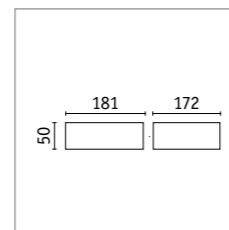

Renga wall luminaire

Material	Aluminium
IP protection	IP44
Voltage	230 V
Dimmability	No
Service life	30,000 h
CRI	80
Technology	LED module

Seawater resistant

Renga	Watt	Lumen	Kelvin	☒	Smart	Insect-friendly	Item
Wall luminaire	5 W	270 lm	3000 K				DG 94720