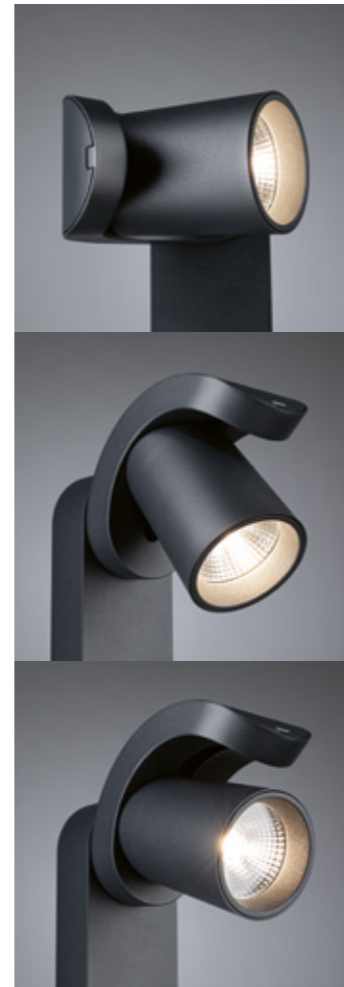

Cuff wall luminaire & bollard light

- Exchangeable LED modules
- Freely adjustable luminaire direction, thanks to swivelling spot heads
- Luminaires with the “seawater-resistant” seal have passed stringent quality tests
- Available in two colour variants: anthracite and white
- Exclusive Paulmann design