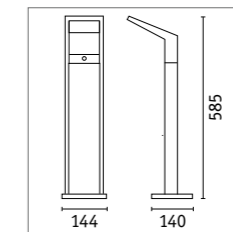

Juntea bollard light

Material	Aluminium
IP protection	IP44
Voltage	230 V
Dimmability	No
Service life	30,000 h
CRI	90
Technology	LED module

- Seawater resistant