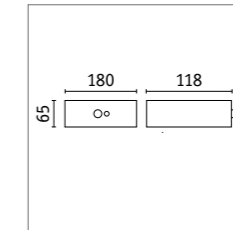

Adya wall luminaire

Material	Plastic
IP protection	IP44
Dimmability	No
Service life	30,000 h
CRI	80
Charging time	6–8 h
Light time	8 h
Replaceability	Replaceable battery

Adya	Watt	Lumen	Kelvin	Smart	Insect-friendly	Item
Wall luminaire PIR sensor	2.5 W	200 lm	3000 K			B 94571