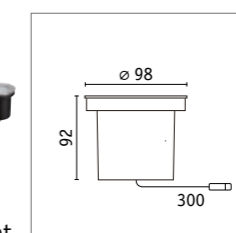

Floor ground luminaire

Material	Metal, plastic
IP protection	IP67
Protection class	⚡/transformer □
Voltage	24 V
Dimmability	No
Service life	30,000 h
CRI	80

Pool water resistant

Floor Luminaire	Watt	Lumen	Kelvin	⚡	Transformer	Smart	Insect-friendly	Item
Luminaire	4.5 W	180 lm	2200 K					94716
Luminaire (starter set)	4.5 W	180 lm	2200 K					94717