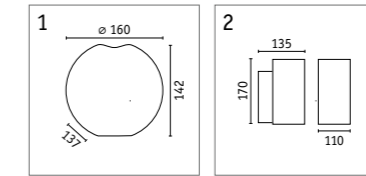

Concrea wall luminaire

Material	Concrete
IP protection	IP65
Protection class	☐
Voltage	230 V
Dimmability	No
Service life	30,000 h
CRI	80
Technology	LED module

Concrea	Watt	Lumen	Kelvin	☒	Smart	Insect-friendly	Item
1 Wall luminaire	2 x 5.5 W	2x 250 lm	3000 K				B 94499
2 Wall luminaire	6.8 W	300 lm	3000 K				B 94500