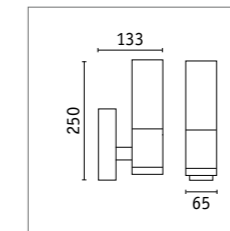

Material	Aluminium
IP protection	IP44
Protection class	☐
Voltage	230 V
Dimmability	Yes
Technology	E27

Seawater resistant

Tralia	Watt	Lumen	Kelvin	Smart	Insect-friendly	Item
Wall luminaire	Depending on the lamp selected			Ready for		DG 94787

Tralia wall luminaire & bollard light

- Luminaires with the “seawater-resistant” seal have passed stringent quality tests
- Freely selectable E27 lamp – use a 2200 K lamp for insect-friendly operation – use a Zigbee lamp for smart control of the luminaire
- Wall and bollard light in one design