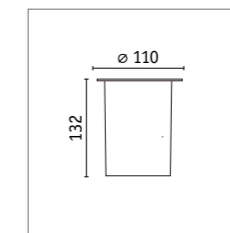

Floor in-ground luminaire

Material	Metal
IP protection	IP67
Voltage	230 V
Dimmability	No
Service life	20,000 h
CRI	80
Technology	LED module

Floor	Watt	Lumen	Kelvin	↗	Smart	Insect-friendly	Item
In-ground luminaire round	1.2 W	20 lm	2700 K	120°			93788