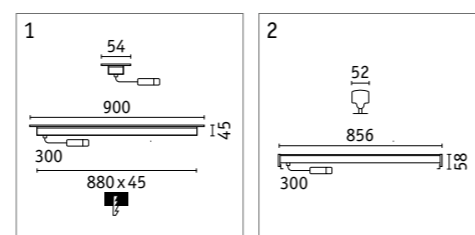

Floor	Watt	Lumen	Kelvin	⤵	Transformer	Smart	Insect-friendly	Item
1 Wall washer	8 W	570 lm	3000 K	95°				DG 93921
2 Wall washer	8 W	660 lm	3000 K	115°				DG 93922