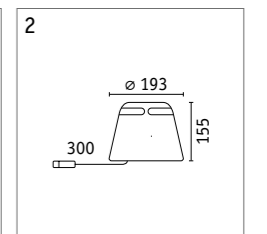

Floor	Watt	Lumen	Kelvin	⚡	Transformer	Smart	Insect-friendly	Item
1 Luminaire	3.3 W	330 lm	3000 K	180°				DG 93920
2 Luminaire	3 W	120 lm	3000 K	180°				DG 93917