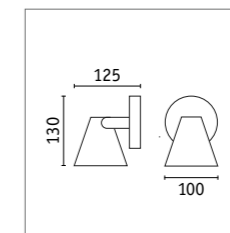

Trian wall luminaire

Material	Aluminium
IP protection	IP44
Voltage	230 V
Dimmability	Yes
Technology	GU10

Seawater resistant

Trian	Watt	Lumen	Kelvin		Smart	Insect-friendly	Item
Wall luminaire	Depending on the lamp selected				Ready for		DG 94734

Trian wall luminaire & bollard light

- Individually rotating and swivelling luminaire head
- Luminaires with the “seawater-resistant” seal have passed stringent quality tests
- Freely selectable GU10 lamp – use a 2200 K lamp for insect-friendly operation
- When used with a Zigbee lamp, the luminaire will be smart-controllable