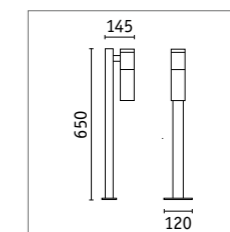

Tralia bollard light

Material	Aluminium
IP protection	IP44
Voltage	230 V
Dimmability	Yes
Technology	E27

Seawater resistant

Tralia	Watt	Lumen	Kelvin	Smart	Insect-friendly	Item
Bollard light	Depending on the lamp selected			Ready for		DG 94788