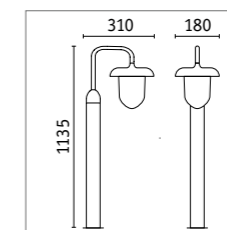

Vintario bollard light

Material	Aluminium
IP protection	IP44
Voltage	230 V
Dimmability	Yes
Technology	E27