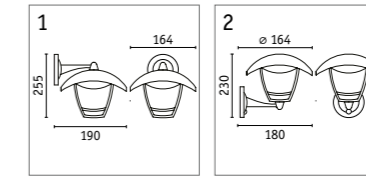

Classic wall luminaire

Material	Metal, glass
IP protection	IP44
Voltage	230 V
Dimmability	Yes
Technology	E27

Classic	Watt	Lumen	Kelvin	Smart	Insect-friendly	Item
1 Wall luminaire	Depending on the lamp selected					94392
2 Wall luminaire PIR sensor	Depending on the lamp selected					94647