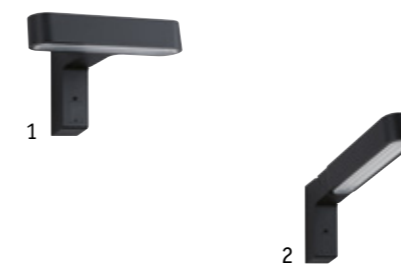

Ito wall luminaire

Material	Metal, plastic
IP protection	IP44
Protection class	☐
Voltage	230 V
Dimmability	No
Service life	30,000 h
CRI	80
Technology	LED module

Ito	Watt	Lumen	Kelvin	∠	Smart	Insect-friendly	Item
1 Wall luminaire horizontal PIR	6 W	450 lm	3000 K	65°			DG 94548
2 Wall luminaire vertical PIR	6 W	450 lm	3000 K	65°			DG 94549