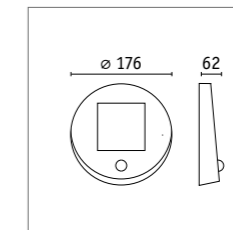

Helena wall luminaire

Material	Plastic
IP protection	IP44
Dimmability	No
Service life	30,000 h
CRI	80
Charging time	6–8 h
Light time	1.5 h
Replaceability	Replaceable battery

Helena	Watt	Lumen	Kelvin	☼	Smart	Insect-friendly	Item
Wall luminaire	3 W	56 lm	3000 K				DG 94265