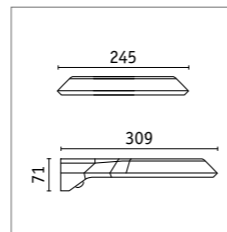

Anela	Watt	Lumen	Kelvin	↘	Smart	Insect-friendly	Item
1 Wall luminaire PIR sensor	12.5 W	700lm	3000 K				DG 94836
2 Wall luminaire PIR sensor	12W	700lm	2200K			🌿	DG 94837