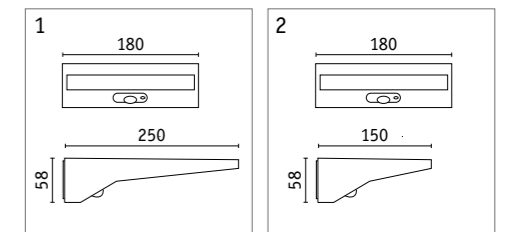

Wall Lamp	Watt	Lumen	Kelvin	↔	Smart	Insect-friendly	Item
1 Wall Lamp PIR sensor	10.5 W	680 lm	3000 K				94332
2 Wall Lamp PIR sensor	7.4 W	400 lm	3000 K				94333