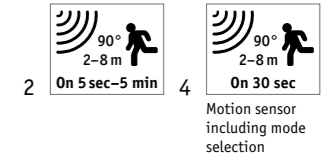

Their timeless, modern design, combined with superior quality, is a perfect choice for discerning private or business customers.

Capea wall luminaire

1, 3

2, 4

| | |
|----------------------|------------|
| Material | Aluminium |
| IP protection | IP44 |
| Voltage | 230 V |
| Dimmability | No |
| Service life | 30,000 h |
| CRI | 80 |
| Technology | LED module |