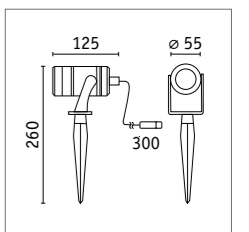

Radon	Watt	Lumen	Kelvin	✕	Transformer	Smart	Insect-friendly	Item
Spot	11 W	600 lm	3000 K					94367