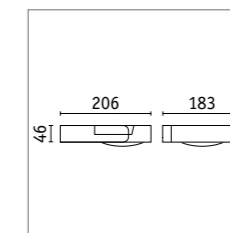

Swivea wall luminaire

Material	Aluminium
IP protection	IP44
Voltage	230 V
Dimmability	No
Service life	30,000 h
CRI	80
Technology	LED module

Swivea	Watt	Lumen	Kelvin	☒	Smart	Insect-friendly	Item
Spot	8 W	440 lm	3000 K				DG 94406