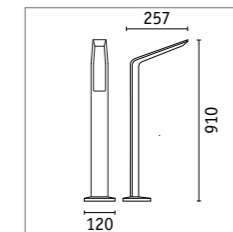

Merano bollard light

Material	Aluminium
IP protection	IP44
Voltage	230 V
Dimmability	No
Service life	30,000 h
CRI	90
Technology	LED module

- Seawater resistant

Merano	Watt	Lumen	Kelvin	Smart	Insect-friendly	Item
Bollard light HF sensor	14 W	850 lm	3000 K	✗		DG 94858