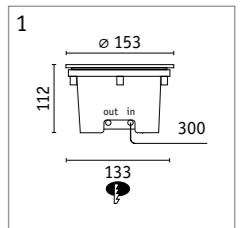

Durea	Watt	Lumen	Kelvin	↘	Smart	Insect-friendly	Item
1 Recessed floor luminaire	8 W	530 lm	3000 K	75°			94654
2 Recessed floor luminaire	12.5 W	870 lm	3000 K	60°			94655
3 Recessed floor luminaire	15 W	1040 lm	3000 K	80°			94656