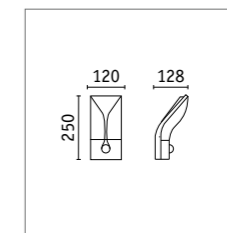

Motion sensor including mode selection