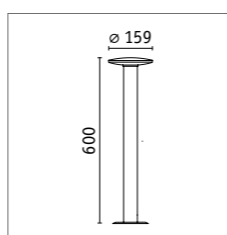

Plate	Watt	Lumen	Kelvin	↔	Smart	Insect-friendly	Item
Bollard	5.5 W	280 lm	2200–3000 K				DG 94755
Bollard	5 W	200 lm	3000–6500 K				DG 94756