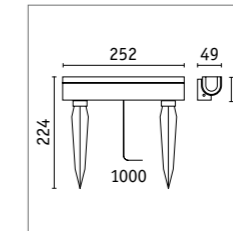

Ito spot

Material	Metal
IP protection	IP67
Voltage	230 V
Dimmability	Yes
Service life	30,000 h
CRI	90
Technology	LED module

Ito	Watt	Lumen	Kelvin	∠	Smart	Insect-friendly	Item
Wall washer	6 W	200 lm	3000 K	70°			DG 94670