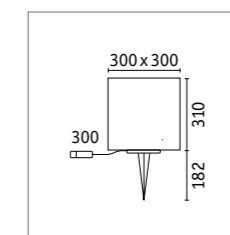

Cube light object

Material	Plastic
IP protection	IP67
Protection class	⚡
Voltage	24 V
Dimmability	Yes
Service life	30,000 h
CRI	80

Pool water resistant

Cube	Watt	Lumen	Kelvin	⚡	Transformer	Smart	Insect-friendly	Item
Light object	6.5 W	410 lm	3000 K					94181