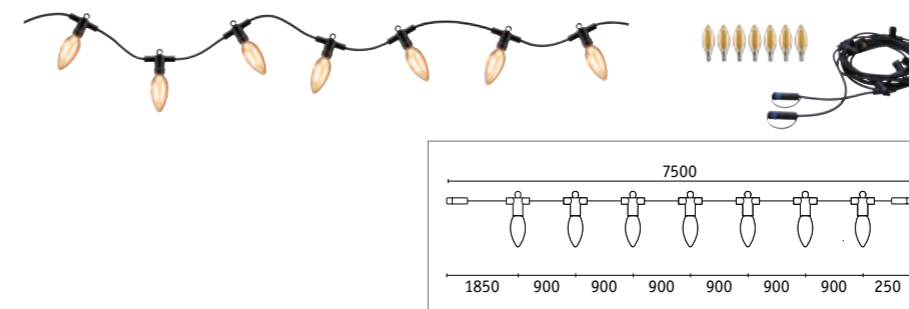

Classic fairy lights

Material	Plastic
IP protection	IP44
Protection class	⚡
Voltage	24 V
Dimmability	Yes
Service life	15,000 h
CRI	80
	Pool water resistant

Classic	Watt	Lumen	Kelvin	⚡	Transformer	Smart	Insect-friendly	Item
Fairy lights	2 W	140 lm	1900 K					94324