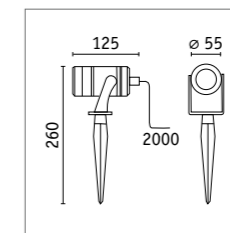

Radon spot

Material	Aluminium
IP protection	IP65
Voltage	230 V
Dimmability	No
Service life	30,000 h
CRI	90
Technology	LED module

Radon	Watt	Lumen	Kelvin	☒	Smart	Insect-friendly	Item
Spot	11 W	650 lm	3000 K				G 94375