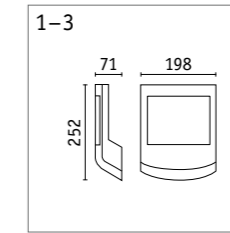

Padea wall luminaire

Material	Plastic
IP protection	IP44
Protection class	☐
Voltage	230 V
Dimmability	Yes
Service life	30,000 h
CRI	80
Technology	LED module

Padea	Watt	Lumen	Kelvin	☒	Smart	Insect-friendly	Item
1 Wall luminaire sensor	8.5 W	550 lm	3000 K				DG 94512
2 Wall luminaire sensor	8.2 W	550 lm	2200–3000 K			🌿	DG 94509
3 Wall luminaire sensor	8.2 W	550 lm	3000–6500 K		Zigbee		DG 94513