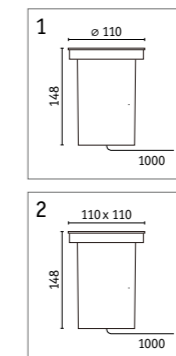

Floor in-ground luminaire

Material	Stainless steel
IP protection	IP67
Voltage	230 V
Dimmability	No
Service life	15,000 h
CRI	80
Technology	GU10

Floor	Watt	Lumen	Kelvin	☼	Smart	Insect-friendly	Item
1 In-ground luminaire rectangular	3.5 W	230 lm	3000 K	38°			93993
2 In-ground luminaire round	3.5 W	230 lm	3000 K	38°			93992