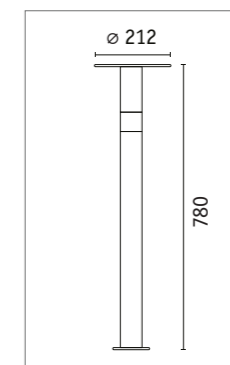

Sienna bollard light

Material	Aluminium
IP protection	IP44
Voltage	230 V
Dimmability	No
Service life	30,000 h
CRI	90
Technology	LED module

Seawater resistant

Sienna	Watt	Lumen	Kelvin		Smart	Insect-friendly	Item
Bollard light HF sensor	9 W	400 lm	3000 K				DG 94835