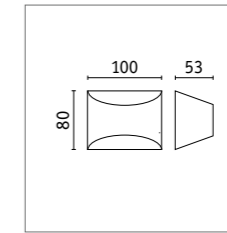

Elliot wall-mounted path luminaire

Material	Plastic
IP protection	IP44
Protection class	⚡
Dimmability	No
Service life	10,000 h
CRI	80
Charging time	6–8 h
Light time	8 h
Replaceability	Replaceable battery

Elliot	Watt	Lumen	Kelvin	↔	Smart	Insect-friendly	Item
Path luminaire	0.05 W	5 lm	3000 K				DG 94233