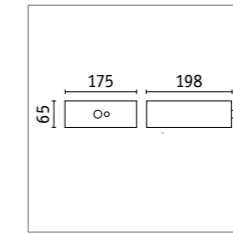

Eileen wall luminaire

Material	Plastic
IP protection	IP44
Dimmability	No
Service life	30,000 h
CRI	80
Charging time	6–8 h
Light time	8 h
Replaceability	Replaceable battery

Eileen	Watt	Lumen	Kelvin	Smart	Insect-friendly	Item
Wall luminaire PIR sensor	5.5 W	400 lm	3000 K			B 94570