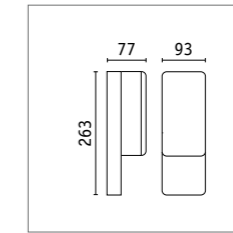

Bonnie wall luminaire

Material	Aluminium
IP protection	IP44
Voltage	230 V
Dimmability	No
Service life	30,000 h
CRI	80
Technology	LED module

Seawater resistant

Bonnie	Watt	Lumen	Kelvin	Smart	Insect-friendly	Item
1 Wall luminaire	8.5 W	560 lm	3000 K			94850
2 Wall luminaire PIR sensor	8.5 W	560 lm	3000 K			94851
3 Wall luminaire PIR sensor	8.5 W	560 lm	2200–3000 K			94853