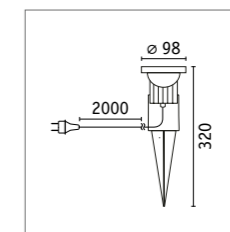

Garden spot

Material	Aluminium
IP protection	IP65
Voltage	230 V
Dimmability	Yes
Technology	GU10

Garden	Watt	Lumen	Kelvin	∠	Smart	Insect-friendly	Item
Spot	Depending on the lamp selected				Ready for		93751