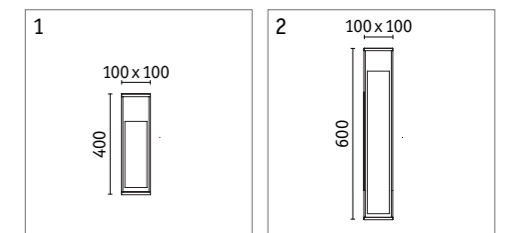

Trabia	Watt	Lumen	Kelvin	☼	Smart	Insect-friendly	Item
1 Bollard	3.5 W	230 lm	3000 K	38°	Ready for		WD 94677
2 Bollard	3.5 W	230 lm	3000 K	38°	Ready for		WD 94678