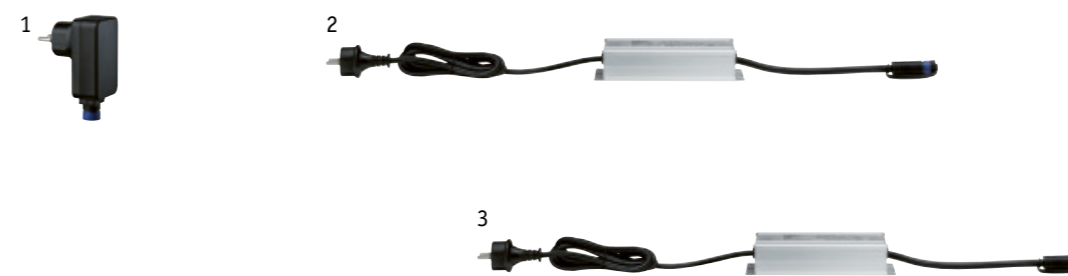

Plug & Shine cables

		Outdoor Plug & Shine	length	Item
1		Cable 1 in 3 out	1 m	93994
2		Cable 1 in 2 out	2 m	93926
3		Cable 1 in 2 out	5 m	93927
4		Cable 1 in 4 out	5 m	94596
5		Cable 1 in 2 out	10 m	93928
6		Cable 1 in 7 out	15 m	93931
7		Cable 1 in 5 out	10 m	93930
8		Distribution device 1 in 3 out	-	93929

Material	Plastic
IP protection	IP68
Voltage	24 V
Protection class	⚡

Plug & Shine transformer

Outdoor Plug & Shine	Voltage	IP protection	Material	Colour	Item
1 Transformer 21 W	230/24 V	IP44	Plastic	Black	98848
2 Transformer 75 W	230/24 V	IP67	Aluminium	Silver	98849
3 Transformer 150 W	230/24 V	IP67	Aluminium	Silver	98850

Outdoor Plug & Shine	Material	Colour	Item
Cover	Plastic	Grey	93904