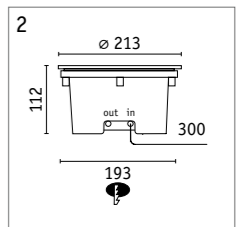

Durea	Watt	Lumen	Kelvin	↘	Smart	Insect-friendly	Item
1 Recessed floor luminaire	8 W	530 lm	3000 K	75°			94654
2 Recessed floor luminaire	12.5 W	870 lm	3000 K	60°			94655
3 Recessed floor luminaire	15 W	1040 lm	3000 K	80°			94656