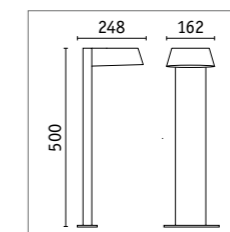

Capea Grand bollard light

Material	Die cast aluminium
IP protection	IP44
Voltage	230 V
Dimmability	No
Service life	30,000 h
CRI	90
Technology	LED module

Seawater resistant