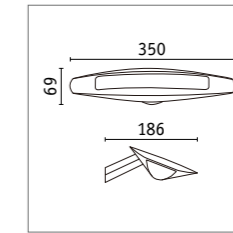

Material	Plastic
IP protection	IP44
Protection class	⚡
Dimmability	No
Service life	30,000 h
CRI	80
Charging time	6–8 h
Light time	1 h
Replaceability	Replaceable battery