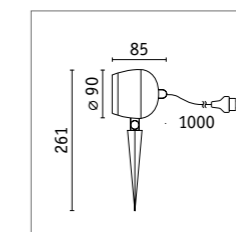

Kikolo spot

Seawater resistant

Material	Aluminium, plastic
IP protection	IP65
Voltage	230 V
Dimmability	No
Service life	30,000 h
CRI	90
Technology	LED module

Kikolo	Watt	Lumen	Kelvin	∠	Smart	Insect-friendly	Item
Spot	8 W	520 lm	3000 K	20°			DG 94777
Spot	8 W	500 lm	3000 K	60°			DG 94776
Spot	6.2 W	400 lm	2200–3000 K	80°			DG 94770
Spot	6.2 W	440 lm	3000–6500 K				DG 94771