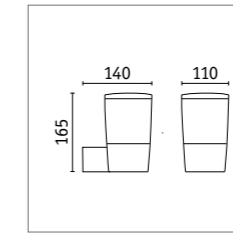

Bako wall luminaire

Material	Aluminium
IP protection	IP44
Voltage	230 V
Dimmability	Yes
Technology	E14

Seawater resistant

Bako	Watt	Lumen	Kelvin		Smart	Insect-friendly	Item
Wall luminaire	Depending on the lamp selected				Ready for		DG 94740