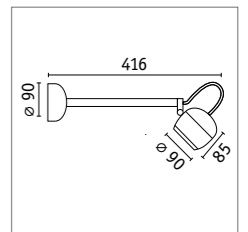

Kikolo	Watt	Lumen	Kelvin	↘	Smart	Insect-friendly	Item
Wall luminaire Zigbee	6.2 W	440lm	3000–6500 K		Zigbee		DG 94773
Wall luminaire	8 W	500lm	3000 K	60°			DG 94778
Wall luminaire Zigbee	6.2 W	400lm	2200 K	80°	Zigbee	🌿	DG 94772