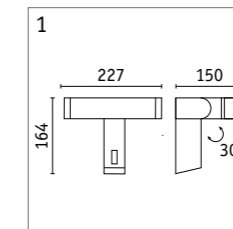

Ito wall luminaire

Material	Metal, plastic
IP protection	IP44
Protection class	☐
Voltage	230 V
Dimmability	No
Service life	30,000 h
CRI	80
Technology	LED module