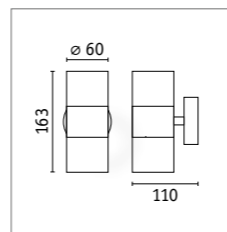

Flame	Watt	Lumen	Kelvin	↔	Smart	Insect-friendly	Item
Surface-mounted wall luminaire	Depending on the lamp selected				Ready for		94331