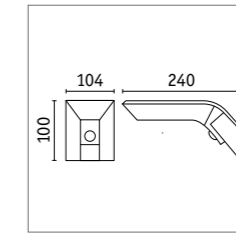

Material	Plastic, metal
IP protection	IP44
Protection class	⚡
Dimmability	No
Service life	30,000 h
CRI	80
Charging time	6–8 h
Light time	1–15 h
Replaceability	Replaceable battery

Soley	Watt	Lumen	Kelvin	☼	Smart	Insect-friendly	Item
Wall luminaire PIR sensor	1.22 W	42 lm	3000 K				DG 94250