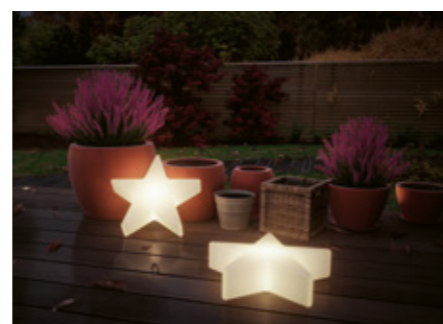

Light objects

Light objects for the atmospheric illumination of gardens and patios

Star light object

| | |
|-------------------------|----------|
| Material | Plastic |
| IP protection | IP67 |
| Protection class | ⚡ |
| Voltage | 24 V |
| Dimmability | Yes |
| Service life | 30,000 h |
| CRI | 80 |