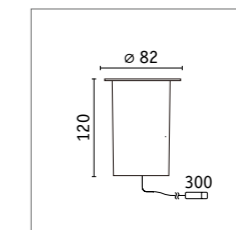

Floor ground luminaire

Material	Aluminium
IP protection	IP67
Protection class	⚡
Voltage	24 V
Dimmability	Yes
Service life	30,000 h
CRI	90

Pool water resistant

Floor Luminaire	Watt	Lumen	Kelvin	⚡	Transformer	Smart	Insect-friendly	Item
Luminaire	11 W	680 lm	3000 K					94369
Luminaire	6 W	340 lm	3000 K					94370