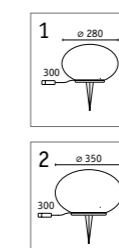

Stone light object

Material	Plastic
IP protection	IP67
Protection class	⚡
Voltage	24 V
Dimmability	Yes
Service life	30,000 h
CRI	80

Pool water resistant

Stone	Watt	Lumen	Kelvin	⚡	Transformer	Smart	Insect-friendly	Item
1 Light object	2.8 W	160 lm	3000 K					94175
2 Light object	2.8 W	170 lm	3000 K					94176