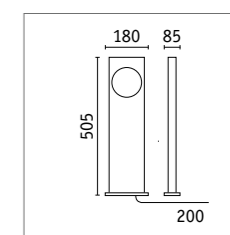

Ivo	Watt	Lumen	Kelvin	↔	Smart	Insect-friendly	Item
Bollard	5.5 W	150 lm	3000 K				G 94380