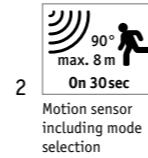

Material	Plastic
IP protection	IP44
Protection class	□
Voltage	230 V
Dimmability	No
Service life	30,000 h
CRI	80
Technology	LED module

Ikosea wall luminaire

- Space-saving thanks to rectangular design
- For cosy and insect-friendly evening light
- Automatic switching thanks to integrated motion sensor (invisible HF sensor)

Ikosea	Watt	Lumen	Kelvin	↔	Smart	Insect-friendly	Item
1 Wall luminaire Zigbee	4.4 W	350 lm	2200–3000 K		Zigbee		DG 94516
2 Wall luminaire PIR sensor	4.4 W	350 lm	3000 K				DG 94517

Material	Plastic
IP protection	IP44
Protection class	□
Voltage	230 V
Dimmability	No
Service life	30,000 h
CRI	80
Technology	LED module

Seawater resistant

Platomo wall luminaire

- For decorative lighting effects on house walls
- Economical LED technology
- Luminaires with the “seawater-resistant” seal have passed stringent quality tests

Platomo	Watt	Lumen	Kelvin	↔	Smart	Insect-friendly	Item
1 Wall luminaire	14.5 W	1200 lm	3000 K				B 94696
2 Wall luminaire	14.5 W	1200 lm	3000 K				W 94697
3 Wall luminaire PIR sensor	14.5 W	1200 lm	3000 K				B 94698
4 Wall luminaire PIR sensor	14.5 W	1200 lm	3000 K				W 94699