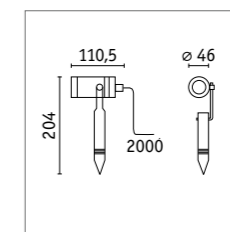

Radix spot

Material	Aluminium
IP protection	IP65
Voltage	230 V
Dimmability	No
Service life	30,000 h
CRI	90
Technology	LED module

Radix	Watt	Lumen	Kelvin	☒	Smart	Insect-friendly	Item
Spot	5.5 W	260 lm	3000 K				G 94376