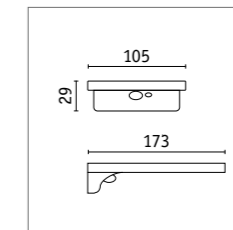

Solveig wall luminaire

Material	Plastic
IP protection	IP44
Dimmability	No
Service life	30,000 h
CRI	80
Charging time	8–10 h
Light time	1–8 h
Replaceability	Replaceable battery

Solveig	Watt	Lumen	Kelvin	Smart	Insect-friendly	Item
Wall luminaire PIR sensor	4.8 W	338 lm	3000 K			B 95393