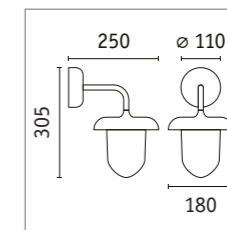

Material	Aluminium
IP protection	IP44
Voltage	230 V
Dimmability	Yes
Technology	E27