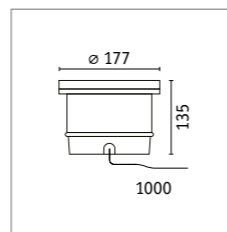

Ocos	Watt	Lumen	Kelvin	↘	Smart	Insect-friendly	Item
Wall washer	6.2 W	190 lm	3000 K	75°			DG 94672