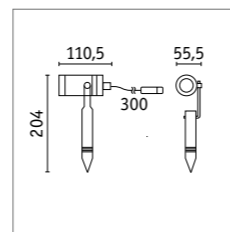

Radix	Watt	Lumen	Kelvin	✕	Transformer	Smart	Insect-friendly	Item
Spot	6 W	300 lm	3000 K					94368