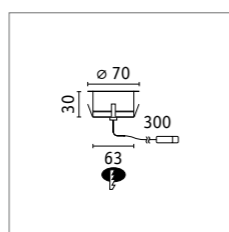

Floor ground luminaire

Material	Plastic
IP protection	IP67/transformer IP44
Protection class	⚡/transformer □
Voltage	230/24 V
Dimmability	Yes
Service life	30,000 h
CRI	80
	Pool water resistant