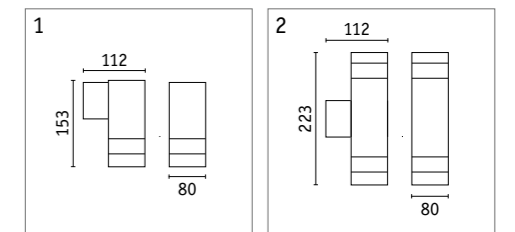

Colum	Watt	Lumen	Kelvin	Smart	Insect-friendly	Item
1 Wall luminaire 1 x GU10	Depending on the lamp selected			Ready for		DG 94718
2 Wall luminaire 2 x GU10	Depending on the lamp selected			Ready for		DG 94719