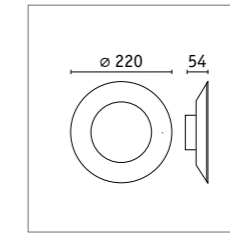

Circea wall luminaire

Material	Aluminium
IP protection	IP44
Protection class	☐
Voltage	230 V
Dimmability	No
Service life	30,000 h
CRI	90
Technology	LED module

Circea	Watt	Lumen	Kelvin	☒	Smart	Insect-friendly	Item
Wall luminaire	4 W	90 lm	3000 K				DG 94409