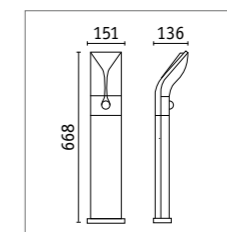

Adya bollard light

Material	Aluminium
IP protection	IP44
Voltage	230 V
Dimmability	No
Service life	30,000 h
CRI	80
Technology	LED module

Adya	Watt	Lumen	Kelvin	☒	Smart	Insect-friendly	Item
Bollard PIR sensor	10 W	750 lm	3000 K				DG 94403