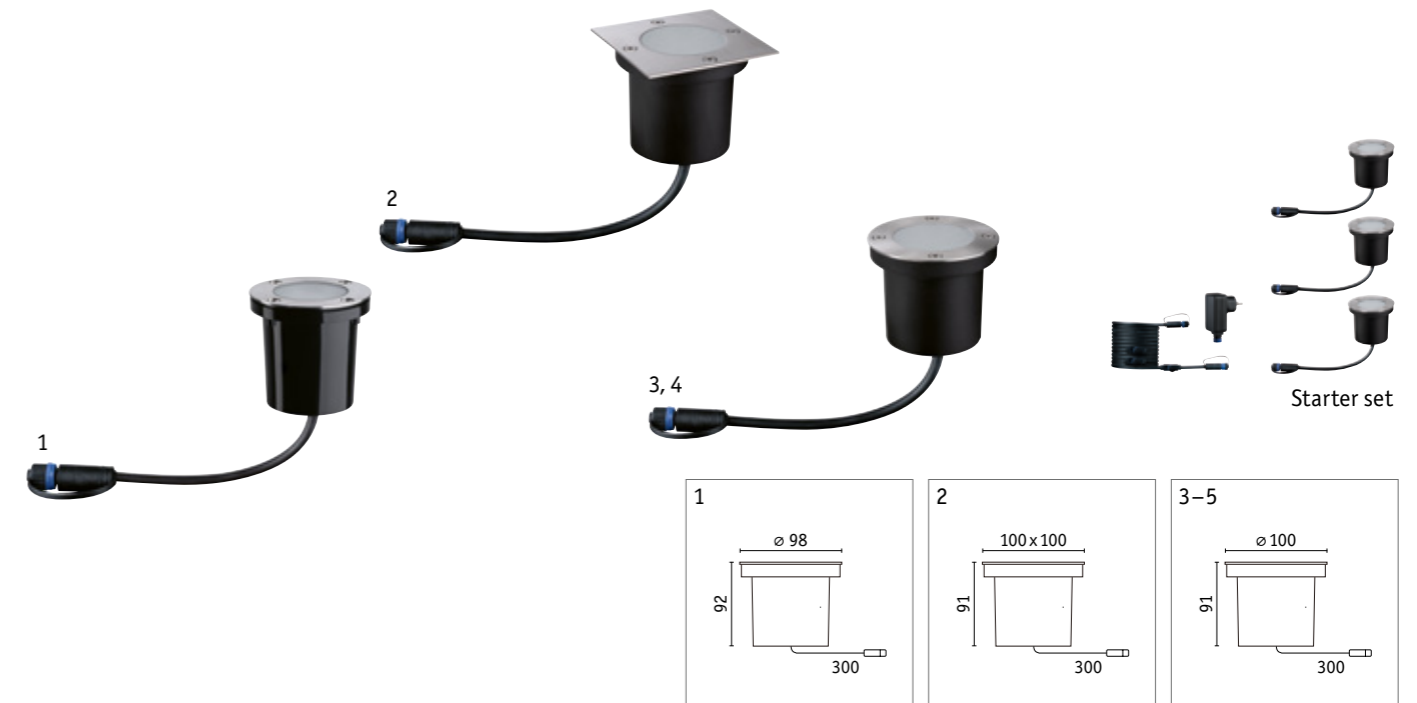

Floor	Watt	Lumen	Kelvin	⚡	Transformer	Smart	Insect-friendly	Item
1 Luminaire round	4.6 W	250 lm	2000–2700 K			Zigbee		94588
2 Luminaire rectangular	3.6 W	300 lm	3000 K					94227
3 Luminaire round	3.8 W	300 lm	3000 K					94228
4 Luminaire round	3.6 W	190 lm	3000–6500 K	93°		Zigbee		94274
5 Luminaire round 3 x (starter set)	3.6 W	190 lm	3000–6500 K	93°		Zigbee		94275