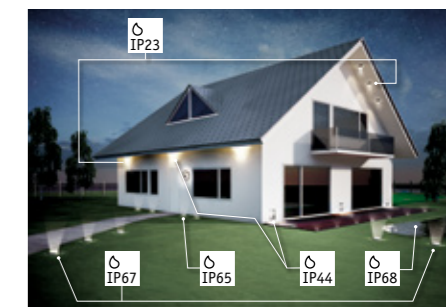

Product features

Insect-friendly 🦋

Active protection for insects with the conscious use of colour temperature 2200 K

- When lighting is colder, brighter and more widely scattered, more insects are drawn to the light and consequently killed.
- At a colour temperature of **2200 K**, however, **90% of the emitted light is outside the visible range for insects.**
- As a result, they are barely attracted to the artificial light source.
- Outdoor lighting with a colour temperature of 2200 K or less is therefore **much friendlier to insects.**

Seawater-resistant luminaires 🌊

Seawater-resistant materials for durable outdoor luminaires in coastal areas

Outdoor luminaires near the sea are exposed to more extreme environmental influences:

- The salt in the air corrodes metals and plastics more aggressively
- Paulmann luminaires made of high-quality plastic and metal are highly durable – also in coastal areas
- Luminaires bearing this seal have passed stringent quality tests
- An extended warranty period of a total of 10 years applies to products with the seawater-resistant seal, specifically to luminaires with a metal or plastic housing

Poolwater-resistant luminaires 🏊

Complete Plug & Shine luminaire range NOW confirmed as “poolwater-resistant”!

- Outdoor luminaires in pool environments are subject to more severe conditions:
- The chlorinated water can be detrimental to the luminaires over time
- All Paulmann Plug & Shine luminaires are designed to be very robust – even near pools
- Luminaires bearing the “pool water resistant” seal have passed stringent quality tests – tested to DIN EN IEC 60598-2-18 (VDE 0711-2-18) Section 18.7.3

IP protection