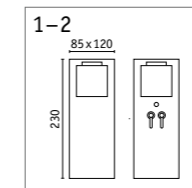

Outdoor Plug & Shine	IP protection	Voltage	Item
1 Rio socket column	IP44	230V	94700
2 Rio socket column sensor	IP44	230V	94701