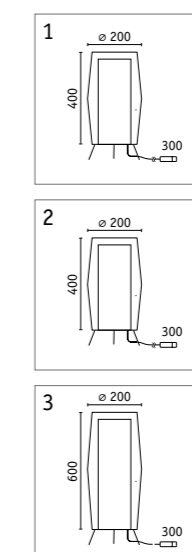

Light Basket lantern

Material	Plastic
IP protection	IP44
Voltage	24 V
Dimmability	Yes
Service life	30,000 h
CRI	80
Pool water resistant	

Light Basket	Watt	Lumen	Kelvin	✂	Transformer	Smart	Insect-friendly	Item
1 Lantern	7.8 W	320 lm	3000 K					94319
2 Lantern	3.2 W	180 lm	2700 K			Zigbee		94754
3 Lantern	8 W	350 lm	3000 K					94320