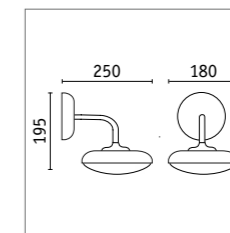

Nostro wall luminaire

Material	Aluminium
IP protection	IP44
Voltage	230 V
Dimmability	No
Service life	30,000 h
CRI	80
Technology	LED module

Nostro	Watt	Lumen	Kelvin	☒	Smart	Insect-friendly	Item
Wall luminaire	10W	900lm	3000 K				DG 94758