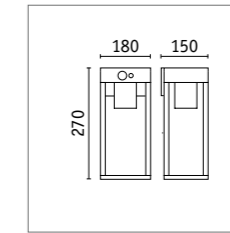

Motion sensor including mode selection