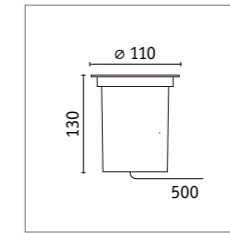

Floor in-ground luminaire

Material	Stainless steel, plastic
IP protection	IP65
Voltage	230 V
Dimmability	No
Service life	15,000 h
CRI	80
Technology	GU10

Floor	Watt	Lumen	Kelvin	☼	Smart	Insect-friendly	Item
In-ground luminaire round	4.3 W	320 lm	2200 K	38°			94732