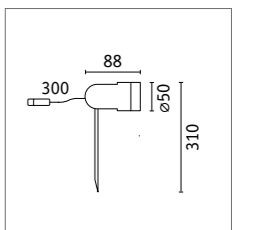

Starter set

Pike	Watt	Lumen	Kelvin	⤵	Transformer	Smart	Insect-friendly	Item
Luminaire	2.2 W	240 lm	3000 K	45°				DG 94241
Luminaire 3 x (starter set)	2.2 W	240 lm	3000 K	45°	21 VA			DG 94242 94686
Luminaire	4.5 W	170 lm	3000–6500 K			Zigbee		DG 94283
Luminaire 3 x (starter set)	4.5 W	170 lm	3000–6500 K		21 VA	Zigbee		DG 94284 94685