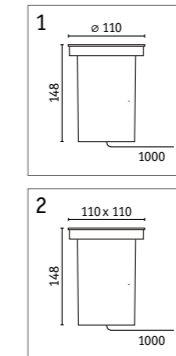

Floor in-ground luminaire

Material	Aluminium
IP protection	IP67
Voltage	230 V
Dimmability	Yes
Service life	25,000 h
CRI	80
Technology	LED module

Floor	Watt	Lumen	Kelvin	☼	Smart	Insect-friendly	Item
1 In-ground luminaire round Zigbee	4.9 W	300 lm	2700–6500 K	120°	Zigbee		94845
2 In-ground luminaire rectangular Zigbee	4.9 W	300 lm	2700–6500 K	120°	Zigbee		94846