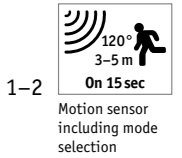

Material	Stainless steel brushed
IP protection	IP44
Voltage	230 V
Dimmability	Yes
Technology	2 x GU10

Flame surface-mounted wall luminaire

- For attractive lighting effects
- Improves safety by illuminating house walls or entrance areas
- Robust and, thanks to efficient LED technology, very low-maintenance and long-lasting

Flame	Watt	Lumen	Kelvin	↔	Smart	Insect-friendly	Item
Surface-mounted wall luminaire	Depending on the lamp selected				Ready for		94331

Material	Metal
IP protection	IP44
Voltage	230 V
Dimmability	No
Service life	30,000 h
CRI	80
Technology	LED module

Wall Lamp

- Very bright 230V wall luminaires with diffused light for uniform light distribution and glare-free illumination
- Motion sensor functions can be adjusted via the pushbutton switch
- Suitable for professional lighting design

Wall Lamp	Watt	Lumen	Kelvin	↔	Smart	Insect-friendly	Item
1 Wall Lamp PIR sensor	10.5 W	680 lm	3000 K				94332
2 Wall Lamp PIR sensor	7.4 W	400 lm	3000 K				94333