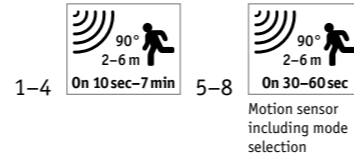

Material	Plastic
IP protection	IP44
Protection class	□
Voltage	230 V
Dimmability	No
Service life	30,000 h
CRI	80
Technology	LED module

Lamina wall panel luminaire

- Attractive outdoor luminaires with uniform light coverage and a backlight effect
- For cosy and insect-friendly evening light
- Basic function 20% brightness with insect-friendly 2200 K after nightfall

Lamina	Watt	Lumen	Kelvin	☼	Smart	Insect-friendly	Item
1 Panel luminaire round PIR sensor	14.5 W	1200 lm	3000 K				W 94662
2 Panel luminaire rectangular PIR sensor	14.5 W	950 lm	3000 K				W 94663
3 Panel luminaire round PIR sensor	14.5 W	1200 lm	3000 K				B 94664
4 Panel luminaire rectangular PIR sensor	14.5 W	950 lm	3000 K				B 94665
5 Panel luminaire round PIR sensor	14 W	1150 lm	2200-3000 K			☼	W 94706
6 Panel luminaire rectangular PIR sensor	14 W	920 lm	2200-3000 K			☼	W 94707
7 Panel luminaire round PIR sensor	14 W	1150 lm	2200-3000 K			☼	B 94708
8 Panel luminaire rectangular PIR sensor	14 W	920 lm	2200-3000 K			☼	B 94709

Material	Aluminium
IP protection	IP44
Voltage	230 V
Dimmability	No
Service life	30,000 h
CRI	80
Technology	LED module

- Seawater resistant
- QuickPlug

Akena wall luminaire

- Automatic switching, thanks to integrated motion sensor and dusk sensor
- Exchangeable LED modules
- Luminaires with the “seawater-resistant” seal have passed stringent quality tests
- Gold light version: gold light colour temperature for insect-friendly lighting
- Exclusive Paulmann design

Akena	Watt	Lumen	Kelvin	☼	Smart	Insect-friendly	Item
1 Wall luminaire PIR sensor	11 W	800 lm	3000 K				DG 94838
2 Wall luminaire PIR sensor	10.8 W	800 lm	2200 K			☼	DG 94839