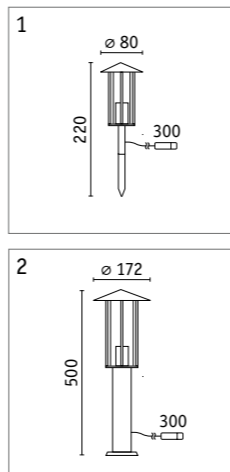

Classic	Watt	Lumen	Kelvin	⚡	Transformer	Smart	Insect-friendly	Item
1 Mini bollard	2 W	160 lm	3000 K					94323
2 Bollard	2 W	160 lm	3000 K					94322