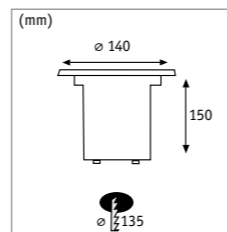

Floor	Watt	Lumen	Kelvin	⚡	Transformer	Smart	Insect-friendly	Item
Luminaire	6 W	490 lm	3000 K	38°				93908
Luminaire	6 W	428 lm	3000 K	20°				93907