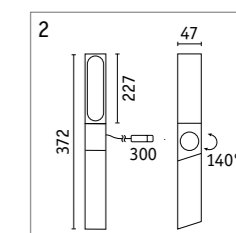

Ito	Watt	Lumen	Kelvin	✂	Transformer	Smart	Insect-friendly	Item
1 Spot horizontal	6 W	450 lm	3000 K	65°				94544
2 Spot vertical	6 W	450 lm	3000 K	65°				94545