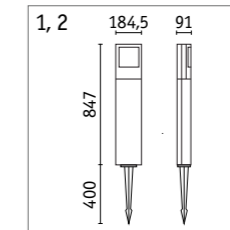

Padea bollard light

Material	Metal, plastic
IP protection	IP44
Voltage	230 V
Dimmability	No
Service life	30,000 h
CRI	80
Technology	LED module

Padea	Watt	Lumen	Kelvin	☒	Smart	Insect-friendly	Item
1 Bollard light PIR sensor	8.5 W	700 lm	3000 K				DG 94514
2 Bollard light	8.5 W	700 lm	2200–3000 K			🌿	DG 94515