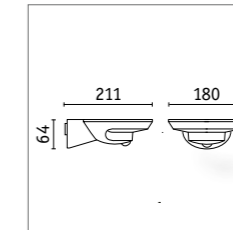

Borola wall luminaire

Material	Plastic
IP protection	IP44
Dimmability	No
Service life	30,000 h
CRI	80
Charging time	6–8 h
Light time	8 h
Replaceability	Replaceable battery

Borola	Watt	Lumen	Kelvin	☒	Smart	Insect-friendly	Item
Wall luminaire PIR sensor ☒	3.5 W	220 lm	3000 K				DG 94855