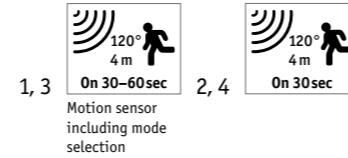

Material	Plastic
IP protection	IP44
Protection class	☐
Voltage	230 V
Dimmability	Yes
Service life	30,000 h
CRI	80
Technology	LED module

Circula ceiling luminaire

- Modern design in classic colours
- Automatic switching thanks to integrated motion sensor (invisible HF sensor)
- Can also be used as a wall luminaire

Circula	Watt	Lumen	Kelvin	↔	Smart	Insect-friendly	Item
1 Ceiling luminaire PIR sensor	14 W	880 lm	3000 K			🦋	DG 94526
2 Ceiling luminaire Zigbee	14 W	880 lm	2200-3000 K		Zigbee		DG 94525
3 Ceiling luminaire PIR sensor	14 W	880 lm	3000 K			🦋	W 94528
4 Ceiling luminaire Zigbee	14 W	880 lm	2200-3000 K		Zigbee		W 94527

Material	Plastic, aluminium
IP protection	IP44
Voltage	230 V
Dimmability	Yes
Service life	30,000 h
CRI	90
Technology	LED module

- 🌊 Seawater resistant
- 🔌 QuickPlug

Azalena wall luminaire

- Automatic switching, thanks to integrated motion sensor and dusk sensor
- Exchangeable LED modules
- Luminaires with the “seawater-resistant” seal have passed stringent quality tests
- Exclusive Paulmann design

Azalena	Watt	Lumen	Kelvin	↔	Smart	Insect-friendly	Item
1 Wall luminaire HF sensor	8.5 W	700 lm	3000 K				DG 94840
2 Wall luminaire HF sensor	8.5 W	700 lm	3000 K				W 94841
3 Wall luminaire Zigbee HF sensor	8.5 W	700 lm	2200-3000 K		Zigbee	🦋	DG 94842
4 Wall luminaire Zigbee HF sensor	8.5 W	700 lm	2200-3000 K		Zigbee	🦋	W 94843