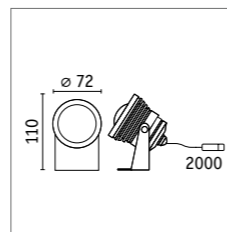

Underwater	Watt	Lumen	Kelvin	☞	Transformer	Smart	Insect-friendly	Item
Pool spot	5 W	300 lm	3000 K	25°				B 94559