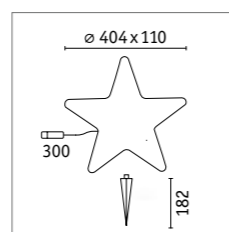

Star light object

Material	Plastic
IP protection	IP67
Protection class	⚡
Voltage	24 V
Dimmability	Yes
Service life	30,000 h
CRI	80

Poolwater-resistant

Star	Watt	Lumen	Kelvin	⚡	Transformer	Smart	Insect-friendly	Item
Light object	2.8 W	160 lm	3000 K					94184