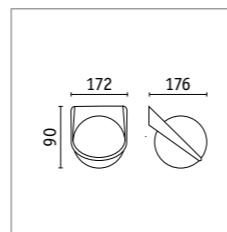

Sphea	Watt	Lumen	Kelvin	✧	Smart	Insect-friendly	Item
Wall luminaire	10W	950 lm	3000K				DG 94401