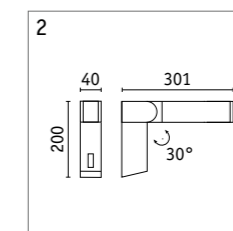

Ito wall luminaire

Material	Metal, plastic
IP protection	IP44
Protection class	☐
Voltage	230 V
Dimmability	No
Service life	30,000 h
CRI	80
Technology	LED module