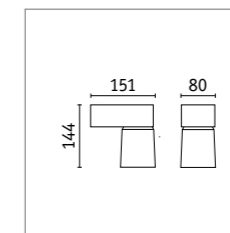

Kimu wall luminaire

Material	Aluminium
IP protection	IP44
Voltage	230 V
Dimmability	No
Service life	30,000 h
CRI	90
Technology	LED module

- Seawater resistant
- QuickPlug

Kimu	Watt	Lumen	Kelvin	∠	Smart	Insect-friendly	Item
Wall luminaire	8 W	500 lm	3000 K	70°			DG 94820
Wall luminaire	7.8 W	500 lm	2200 K	70°		☑	DG 94821

Kimu wall luminaire & bollard light

- Exchangeable LED modules
- Freely adjustable luminaire direction, thanks to swivelling spot heads
- Luminaires with the “seawater-resistant” seal have passed stringent quality tests
- Exclusive Paulmann design