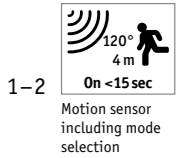

| | |
|---------------|------------|
| Material | Aluminium |
| IP protection | IP44 |
| Voltage | 230 V |
| Dimmability | No |
| Service life | 30,000 h |
| CRI | 80 |
| Technology | LED module |

- Seawater resistant
- QuickPlug