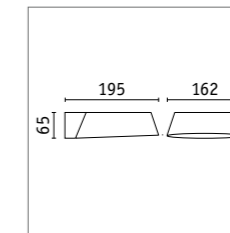

Capea Grand wall luminaire

Material	Die cast aluminium
IP protection	IP44
Voltage	230 V
Dimmability	No
Service life	30,000 h
CRI	80
Technology	LED module

Seawater resistant

Capea Grand	Watt	Lumen	Kelvin	⚡	Smart	Insect-friendly	Item
Wall luminaire	11.5 W	1050 lm	3000 K	108°			DG 94789

Capea Grand wall luminaire & bollard light

- With extra-large luminaire head for ample illumination
- Luminaires with the “seawater-resistant” seal have passed stringent quality tests
- Bollard lights with base plate and bolts for installation on solid substrates