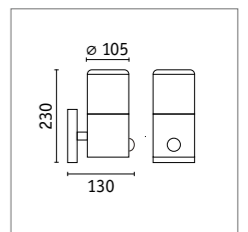

Tubs	Watt	Lumen	Kelvin	✧	Smart	Insect-friendly	Item
1 Wall luminaire PIR sensor	Depending on the lamp selected						G 94648
2 Wall luminaire	Depending on the lamp selected						G 94649