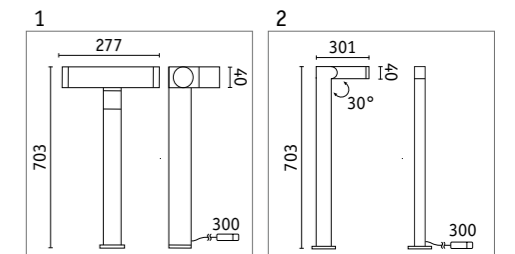

Ito	Watt	Lumen	Kelvin	⚡	Transformer	Smart	Insect-friendly	Item
1 Bollard horizontal	6 W	450 lm	3000 K	65°				94546
2 Bollard vertical	6 W	450 lm	3000 K	65°				94547