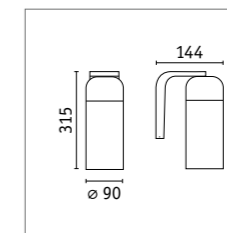

Wall luminaires

- High-quality 230V outdoor wall luminaires with exceptional design
- Wall luminaires for uniform light distribution
- Suitable for professional lighting design

Lantea wall luminaire

| | |
|----------------------|-----------|
| Material | Aluminium |
| IP protection | IP44 |
| Voltage | 230 V |
| Dimmability | No |
| Technology | E27 |