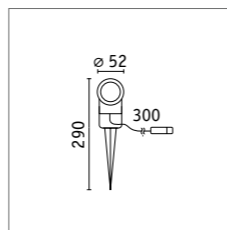

 Pool water resistant

Sting spot

- Perfect for illuminating bushes and flower beds
- Metal spike for easy installation in the garden

Starter set

| Sting | Watt | Lumen | Kelvin | ⤵ | Transformer | Smart | Insect-friendly | Item |
|-----------------------------|-------|--------|--------|------|-------------|-------|---|---|
| Luminaire | 6 W | 270 lm | 3000 K | 100° | | | | DG 93934 |
| Luminaire 3 x (starter set) | 6 W | 270 lm | 3000 K | 100° | 75 VA | | | DG 93696  94693 |
| Luminaire 3 x (add-on set) | 6 W | | 3000 K | 100° | | | | DG 93689 |
| Luminaire | 6.3 W | 280 lm | 2200 K | 100° | | |  | DG 94728 |
| Luminaire 3 x (starter set) | 6.3 W | 280 lm | 2200 K | 100° | 75 VA | |  | DG 94729 |