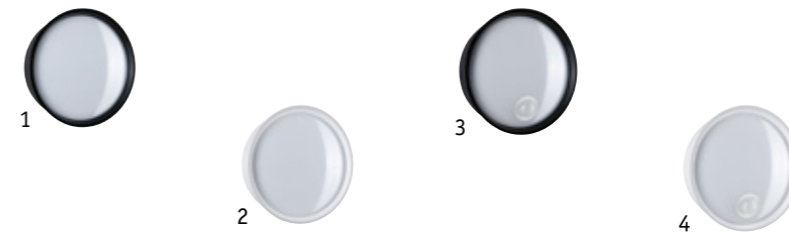

Platomo	Watt	Lumen	Kelvin	↔	Smart	Insect-friendly	Item
1 Wall luminaire	14.5 W	1200 lm	3000 K				B 94696
2 Wall luminaire	14.5 W	1200 lm	3000 K				W 94697
3 Wall luminaire PIR sensor	14.5 W	1200 lm	3000 K				B 94698
4 Wall luminaire PIR sensor	14.5 W	1200 lm	3000 K				W 94699