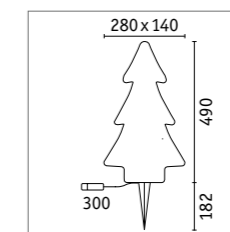

Tree light object

Material	Plastic
IP protection	IP67
Protection class	⚡
Voltage	24 V
Dimmability	Yes
Service life	30,000 h
CRI	80

Pool water resistant

Tree	Watt	Lumen	Kelvin	✂	Transformer	Smart	Insect-friendly	Item
Light object	2.8 W	230 lm	3000 K					94185