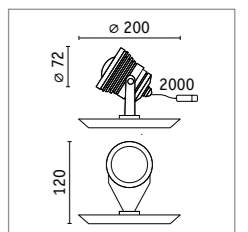

Underwater	Watt	Lumen	Kelvin	☞	Transformer	Smart	Insect-friendly	Item
Pond luminaire	2.8 W	260 lm	3000 K	25°				B 94209