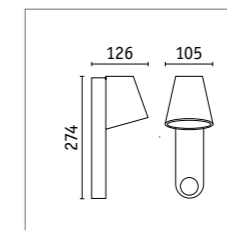

Material	Aluminium
IP protection	IP44
Voltage	230 V
Dimmability	No
Service life	30,000 h
CRI	90
Technology	LED module

- Seawater resistant
- QuickPlug

Caissa	Watt	Lumen	Kelvin	☞	Smart	Insect-friendly	Item
Wall luminaire HF sensor	9 W	700 lm	3000 K	65°			DG 94862