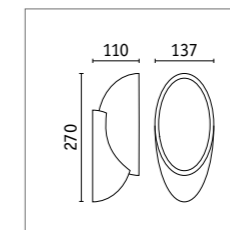

Batona bollard light

Material	Aluminium
IP protection	IP44
Voltage	230 V
Dimmability	No
Service life	30,000 h
CRI	80
Technology	LED module

Seawater resistant

Batona	Watt	Lumen	Kelvin		Smart	Insect-friendly	Item
Wall luminaire	12 W	1000 lm	3000 K				94767