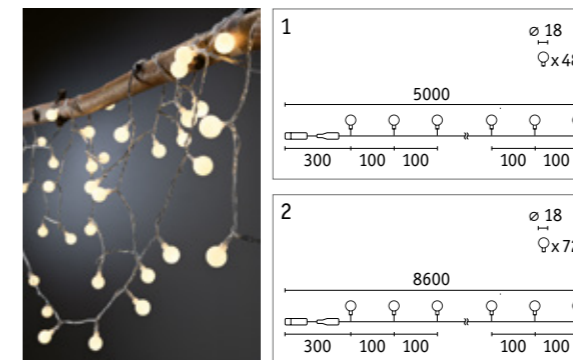

Fairy lights

Material	Plastic
IP protection	IP44
Protection class	⚡
Voltage	24 V
Dimmability	Yes
Service life	20,000 h
CRI	80
	Pool water resistant

Fairy lights	Watt	Lumen	Kelvin	⚡	Transformer	Smart	Insect-friendly	Item
1 Fairy lights 5 m	1.8 W	96 lm	3000 K					94558
2 Fairy lights 7.5 m	2 W	140 lm	1900 K					94557