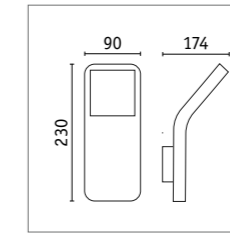

Kulma wall luminaire

Material	Aluminium
IP protection	IP44
Voltage	230 V
Dimmability	No
Service life	30,000 h
CRI	80
Technology	LED module

Seawater resistant

Kulma	Watt	Lumen	Kelvin	Smart	Insect-friendly	Item
1 Wall luminaire	7.5 W	520 lm	3000 K			DG 94744
2 Wall luminaire PIR sensor	7.5 W	500 lm	3000 K			DG 94745