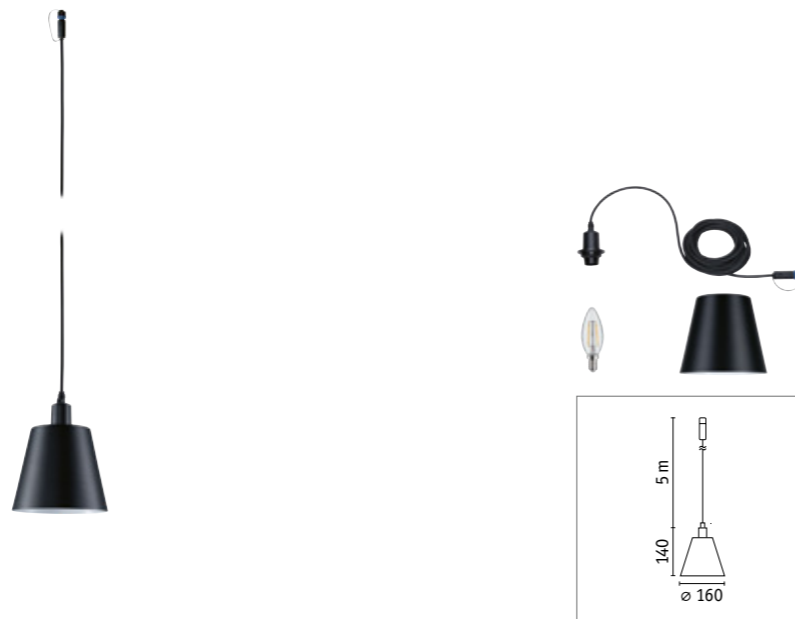

Kofia	Watt	Lumen	Kelvin	↔	Transformer	Smart	Insect-friendly	Item
Pendant	2 W	160 lm	3000 K					DG 93104