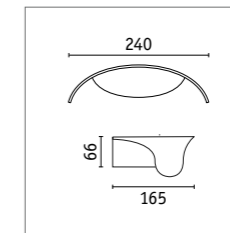

Mesana wall luminaire

Material	Aluminium
IP protection	IP44
Voltage	230 V
Dimmability	No
Service life	30,000 h
CRI	80
Technology	LED module

Seawater resistant

Mesana	Watt	Lumen	Kelvin		Smart	Insect-friendly	Item
Wall luminaire	12 W	800 lm	3000 K				94765