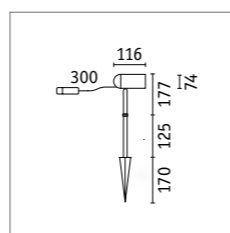

Shira	Watt	Lumen	Kelvin	✂	Transformer	Smart	Insect-friendly	Item
Spot	6.5 W	250 lm	2000–6500 K			Zigbee		94849