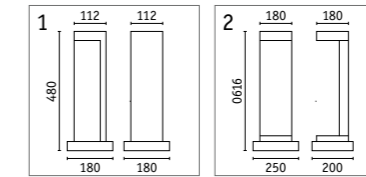

Concrea bollard light

Material	Concrete
IP protection	IP65
Protection class	☐
Voltage	230 V
Dimmability	No
Service life	30,000 h
CRI	80
Technology	LED module

Concrea	Watt	Lumen	Kelvin	☒	Smart	Insect-friendly	Item
1 Bollard light	6.8 W	200 lm	3000 K				B 94501
2 Bollard light	6.8 W	200 lm	3000 K				B 94502