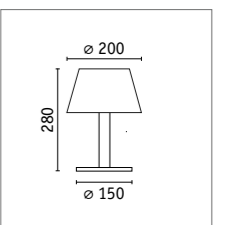

Lillesol	Watt	Lumen	Kelvin	☼	Smart	Insect-friendly	Item
Table luminaire	0.8 W	45 lm	3000 K				94309