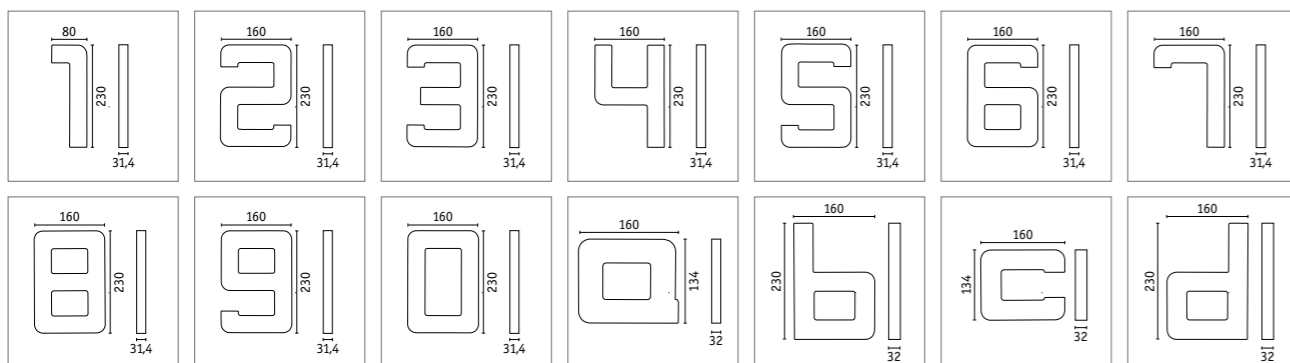

House number luminaires

- Innovative backlit house numbers in the digits 1 to 0
- Can be mounted on the house wall independently of the power outlet thanks to solar power
- During the day, the invisible solar panel is charged by sunlight, at night the decorative number is indirectly illuminated.
- Supplied with replaceable and rechargeable lithium-ion battery and mounting template

House number luminaires

Material	Plastic
IP protection	IP44
Protection class	◊
Dimmability	No
Service life	30,000 h
CRI	80
Charging time	6–8 h
Light time	8 h
Replaceability	Replaceable battery

House number luminaires	Watt	Lumen	Kelvin	☼	Smart	Insect-friendly	Item
House number 1	0.2 W	6 lm	3000 K				B 79842
House number 2	0.2 W	6 lm	3000 K				B 79843
House number 3	0.2 W	6 lm	3000 K				B 79844
House number 4	0.2 W	6 lm	3000 K				B 79845
House number 5	0.2 W	6 lm	3000 K				B 79846
House number 6	0.2 W	6 lm	3000 K				B 79847
House number 7	0.2 W	6 lm	3000 K				B 79848
House number 8	0.2 W	6 lm	3000 K				B 79849
House number 9	0.2 W	6 lm	3000 K				B 79850
House number 0	0.2 W	6 lm	3000 K				B 79851
House number a	0.2 W	6 lm	3000 K				B 94650
House number b	0.2 W	6 lm	3000 K				B 94651
House number c	0.2 W	6 lm	3000 K				B 94652
House number d	0.2 W	6 lm	3000 K				B 94653