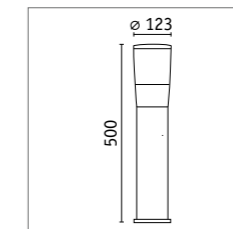

Bako bollard light

Material	Aluminium
IP protection	IP44
Voltage	230 V
Dimmability	Yes
Technology	E14

Seawater resistant