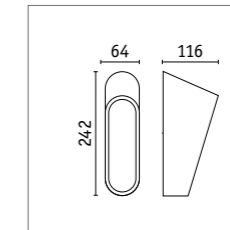

Cliff wall luminaire

Material	Aluminium
IP protection	IP44
Voltage	230 V
Dimmability	No
Service life	30,000 h
CRI	80
Technology	LED module

Cliff	Watt	Lumen	Kelvin	☒	Smart	Insect-friendly	Item
Wall luminaire	9.5 W	300 lm	3000 K				DG 94733