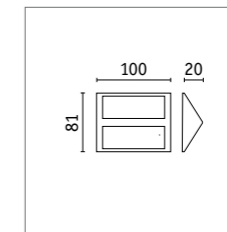

Step and stair luminaire

Material	Plastic
IP protection	IP44
Protection class	⚡
Dimmability	No
Service life	10,000 h
CRI	80
Charging time	6–8 h
Light time	8 h
Replaceability	Non-replaceable battery

Step and stair luminaire	Watt	Lumen	Kelvin	↔	Smart	Insect-friendly	Item
Step and stair luminaire	0.05 W	2 lm	3000 K				DG 94234