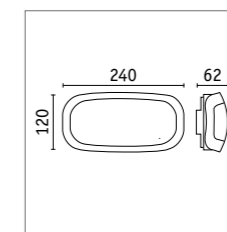

Signea wall luminaire

Material	Aluminium
IP protection	IP44
Voltage	230 V
Dimmability	No
Service life	30,000 h
CRI	80
Technology	LED module

Signea	Watt	Lumen	Kelvin	☒	Smart	Insect-friendly	Item
Wall luminaire	4 W	170 lm	3000 K				DG 94400