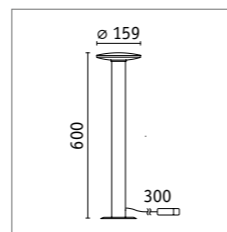

Plate	Watt	Lumen	Kelvin	⚡	Transformer	Smart	Insect-friendly	Item
Bollard	6.1 W	355 lm	3000 K					94312
Bollard	7 W	380 lm	2200 K					94723
Bollard	5 W	200 lm	3000–6500 K					94750