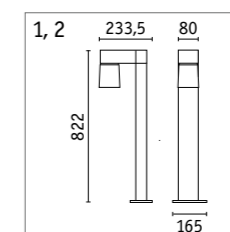

Kimu bollard light

Material	Aluminium
IP protection	IP44
Voltage	230 V
Dimmability	No
Service life	30,000 h
CRI	90
Technology	LED module

- Seawater resistant

Kimu	Watt	Lumen	Kelvin	∠	Smart	Insect-friendly	Item
1 Bollard light	8 W	500 lm	3000 K	70°			DG 94822
2 Bollard light	7.8 W	500 lm	2200 K	70°		☑	DG 94823
3 Double bollard light	8 W	2 × 500 lm	3000 K	70°			DG 94824
4 Double bollard light	7.8 W	2 × 500 lm	2200 K	70°		☑	DG 94825