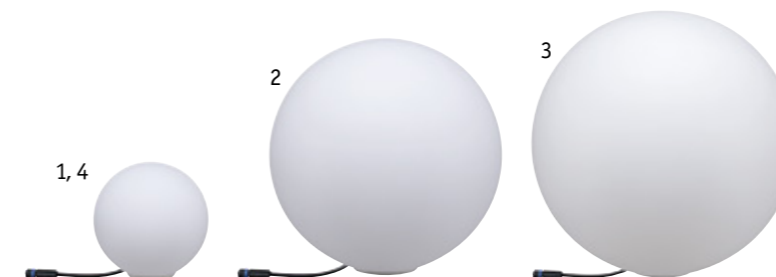

Globe light object

Material	Plastic
IP protection	IP67
Protection class	⚡
Voltage	24 V
Dimmability	Yes
Service life	30,000 h
CRI	80

Pool water resistant

Globe	Watt	Lumen	Kelvin	⚡	Transformer	Smart	Insect-friendly	Item
1 Light object	2.8 W	160 lm	3000 K					94177
2 Light object	6.5 W	620 lm	3000 K					94178
3 Light object	6.5 W	620 lm	3000 K					94179
4 Light object	2.8 W	110 lm	3000–6500 K			Zigbee		94269

Stone light object

Material	Plastic
IP protection	IP67
Protection class	⚡
Voltage	24 V
Dimmability	Yes
Service life	30,000 h
CRI	80

Pool water resistant

Stone	Watt	Lumen	Kelvin	⚡	Transformer	Smart	Insect-friendly	Item
1 Light object	2.8 W	160 lm	3000 K					94175
2 Light object	2.8 W	170 lm	3000 K					94176