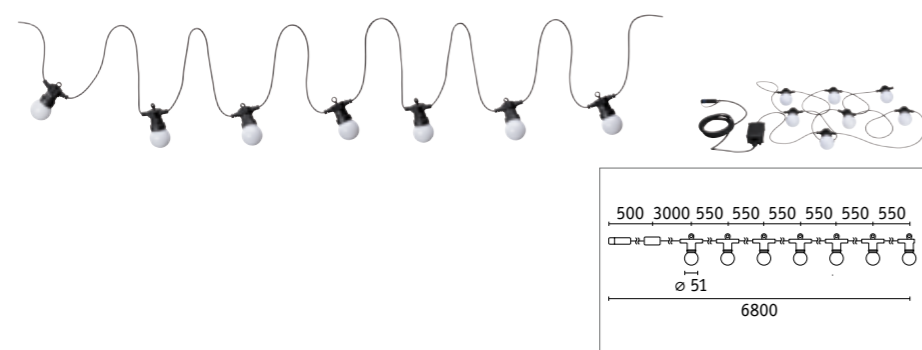

Fairy lights

Material	Plastic
IP protection	IP44
Protection class	⚡
Voltage	24 V
Dimmability	Yes
Service life	15,000 h
CRI	80
	Pool water resistant

Fairy lights	Watt	Lumen	Kelvin	⚡	Transformer	Smart	Insect-friendly	Item
Fairy lights	0.2 W	7 lm	3000 K					94165