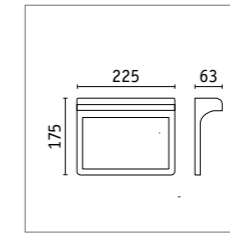

Dayton house number luminaire

Material	Plastic
IP protection	IP44
Dimmability	No
Service life	10,000 h
CRI	80
Charging time	6–8 h
Light time	4–6 h
Replaceability	Replaceable battery

Dayton	Watt	Lumen	Kelvin	☒	Smart	Insect-friendly	Item
House number luminaire ☒	0.05 W	2 lm	3000 K				B 95388