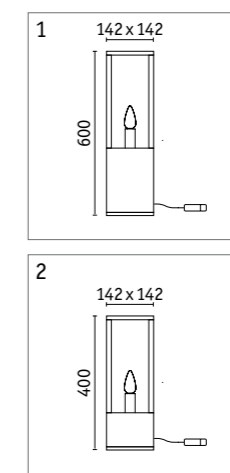

Venea light object

Material	Wood
IP protection	IP44
Protection class	⚡
Voltage	24 V
Dimmability	Yes
Service life	15,000 h
CRI	80

Pool water resistant

Venea	Watt	Lumen	Kelvin	✂	Transformer	Smart	Insect-friendly	Item
1 Light object	2 W	140 lm	1900 K					WD 94674
2 Light object	2 W	140 lm	1900 K					WD 94673