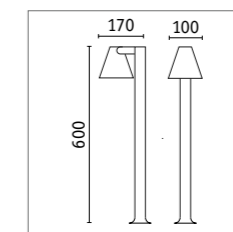

Trian bollard light

Material	Aluminium
IP protection	IP44
Voltage	230 V
Dimmability	Yes
Technology	GU10

Seawater resistant