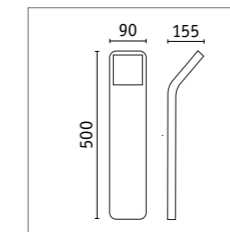

Kulma bollard light

Material	Aluminium
IP protection	IP44
Voltage	230 V
Dimmability	No
Service life	30,000 h
CRI	80
Technology	LED module

Seawater resistant

Kulma	Watt	Lumen	Kelvin	Smart	Insect-friendly	Item
1 Bollard light	7.5 W	520 lm	3000 K			DG 94746
2 Bollard light PIR sensor	7.5 W	500 lm	3000 K			DG 94747