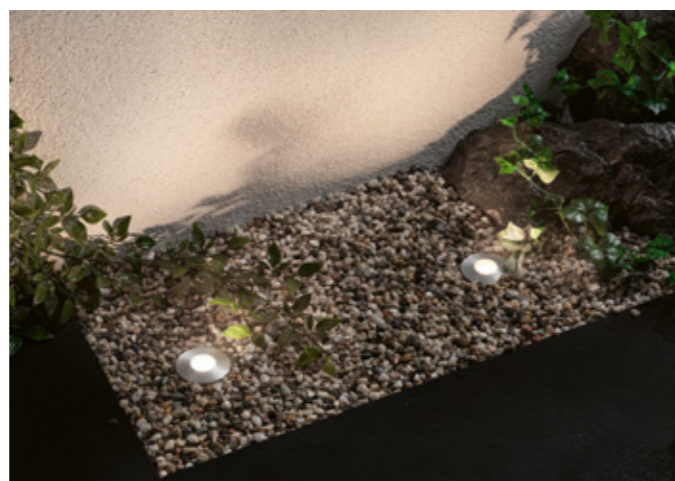

Floor ground luminaire

Material	Plastic
IP protection	IP67/transformer IP44
Protection class	⚡/transformer □
Voltage	230/24 V
Dimmability	Yes
Service life	30,000 h
CRI	80
	Pool water resistant

Floor	Watt	Lumen	Kelvin	⚡	Transformer	Smart	Insect-friendly	Item
Luminaire	2 W	50 lm	3000 K	90°				93953
Luminaire 3 x (starter set)	2 W	50 lm	3000 K	90°	21 VA			93692 94689
Luminaire	2 W	90 lm	2200 K	90°				94721
Luminaire 3 x (starter set)	2 W	90 lm	2200 K	90°	21 VA			94722
Luminaire	2 W	65 lm	3000–6500 K	90°		Zigbee		94751
Luminaire 3 x (starter set)	2 W	65 lm	3000–6500 K	90°	21 VA	Zigbee		94752 94691