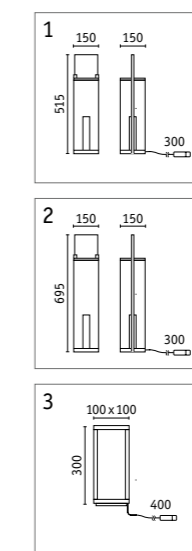

Classic lantern

Material	Plastic
IP protection	IP44
Protection class	
Voltage	24 V
Dimmability	Yes
Service life	30,000 h
CRI	80
Pool water resistant	

Classic	Watt	Lumen	Kelvin	✂	Transformer	Smart	Insect-friendly	Item
1 Lantern	2 W	140 lm	1900 K					94318
2 Lantern	2 W	140 lm	1900 K					94317
3 Lantern	2 W	90 lm	3000 K			Zigbee		94753