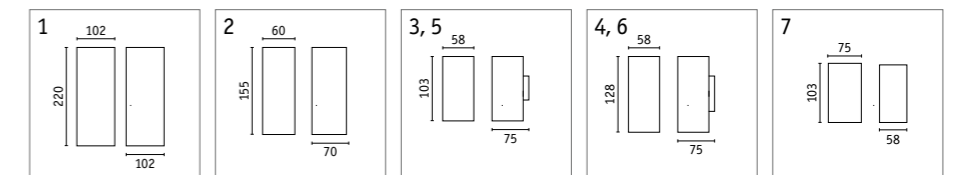

Flame	Watt	Lumen	Kelvin	∠	Smart	Insect-friendly	Item
1 Surface-mounted wall luminaire	2 x 5.8 W	2 x 540 lm	3000 K	105°			DG 94325
2 Surface-mounted wall luminaire	2 x 2.8 W	2 x 290 lm	3000 K	105°			DG 94326
3 Surface-mounted wall luminaire	3.8 W	320 lm	3000 K	75°			DG 94327
4 Surface-mounted wall luminaire	2 x 3.5 W	2 x 260 lm	3000 K	75°			DG 94328
5 Surface-mounted wall luminaire	3.8 W	320 lm	3000 K	75°			W 94329
6 Surface-mounted wall luminaire	2 x 3.5 W	2 x 260 lm	3000 K	75°			W 94330
7 Surface-mounted wall luminaire	4 W	265 lm	2200 K	75°			W 94711