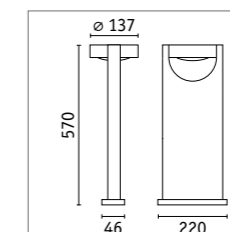

Swivea bollard light

Material	Aluminium
IP protection	IP44
Voltage	230 V
Dimmability	No
Service life	30,000 h
CRI	80
Technology	LED module

Swivea	Watt	Lumen	Kelvin	☒	Smart	Insect-friendly	Item
Bollard light	8 W	460 lm	3000 K				DG 94407