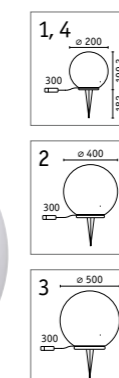

Globe light object

Material	Plastic
IP protection	IP67
Protection class	⚡
Voltage	24 V
Dimmability	Yes
Service life	30,000 h
CRI	80

Pool water resistant

Globe	Watt	Lumen	Kelvin	⚡	Transformer	Smart	Insect-friendly	Item
1 Light object	2.8 W	160 lm	3000 K					94177
2 Light object	6.5 W	620 lm	3000 K					94178
3 Light object	6.5 W	620 lm	3000 K					94179
4 Light object	2.8 W	110 lm	3000–6500 K			Zigbee		94269