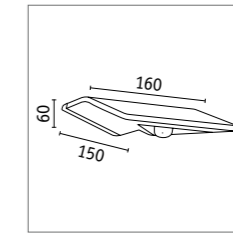

Yoko wall luminaire

Material	Plastic
IP protection	IP44
Dimmability	No
Service life	30,000 h
CRI	80
Charging time	6–8 h
Light time	1.5–15 h
Replaceability	Replaceable battery

Yoko	Watt	Lumen	Kelvin	☼	Smart	Insect-friendly	Item
Wall luminaire PIR sensor	1.2 W	42 lm	3000 K				DG 94245