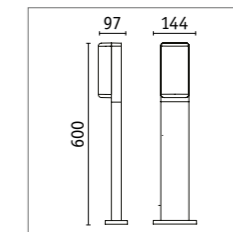

Bonnie bollard light

Material	Aluminium
IP protection	IP44
Voltage	230 V
Dimmability	No
Service life	30,000 h
CRI	80
Technology	LED module

Seawater resistant

Bonnie	Watt	Lumen	Kelvin	Smart	Insect-friendly	Item
Bollard light	8.5 W	560 lm	3000 K			94852