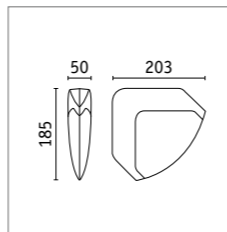

Ikosea wall luminaire

- Space-saving thanks to rectangular design
- For cosy and insect-friendly evening light
- Automatic switching thanks to integrated motion sensor (invisible HF sensor)

Ikosea	Watt	Lumen	Kelvin	↔	Smart	Insect-friendly	Item
1 Wall luminaire Zigbee	4.4 W	350 lm	2200–3000 K		Zigbee		DG 94516
2 Wall luminaire PIR sensor	4.4 W	350 lm	3000 K				DG 94517