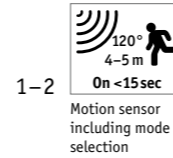

Material	Plastic
IP protection	IP44
Voltage	230 V
Dimmability	No
Service life	30,000 h
CRI	80
Technology	LED module

- Seawater resistant
- QuickPlug

Anela wall luminaire

- Automatic switching thanks to integrated motion sensor
- Exchangeable LED modules
- Tunable Warm version: Insect-friendly illumination with colour temperature in the gold light spectrum
- Luminaires with the “seawater-resistant” seal have passed stringent quality tests
- Exclusive Paulmann design

1, 2

Anela	Watt	Lumen	Kelvin	↘	Smart	Insect-friendly	Item
1 Wall luminaire PIR sensor	12.5 W	700lm	3000 K				DG 94836
2 Wall luminaire PIR sensor	12W	700lm	2200K			🌿	DG 94837

Material	Plastic, aluminium
IP protection	IP65
Protection class	☐
Voltage	230 V
Dimmability	Yes
Service life	30,000 h
CRI	90
Technology	LED module

- Seawater resistant

Kikolo wall luminaire

- Optional accessories available for additional glare-reduction
- Exchangeable LED modules
- Swivelling luminaire head
- Rod length: 0.4 m
- Various beam angles for the targeted illumination of façade sections
- Luminaires with the “seawater-resistant” seal have passed stringent quality tests
- Exclusive Paulmann design

Kikolo	Watt	Lumen	Kelvin	↘	Smart	Insect-friendly	Item
Wall luminaire Zigbee	6.2 W	440lm	3000–6500 K		Zigbee		DG 94773
Wall luminaire	8 W	500lm	3000 K	60°			DG 94778
Wall luminaire Zigbee	6.2 W	400lm	2200 K	80°	Zigbee	🌿	DG 94772