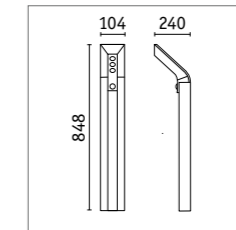

Soley bollard light

Material	Plastic, metal
IP protection	IP44
Protection class	⚡
Dimmability	No
Service life	30,000 h
CRI	80
Charging time	6–8 h
Light time	1–15 h
Replaceability	Non-replaceable battery

Soley	Watt	Lumen	Kelvin	☼	Smart	Insect-friendly	Item
Bollard light PIR sensor	1.22 W	42 lm	3000 K				DG 94252