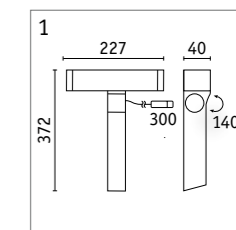

Ito	Watt	Lumen	Kelvin	✂	Transformer	Smart	Insect-friendly	Item
1 Spot horizontal	6 W	450 lm	3000 K	65°				94544
2 Spot vertical	6 W	450 lm	3000 K	65°				94545