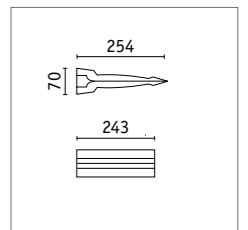

Akena wall luminaire

- Automatic switching, thanks to integrated motion sensor and dusk sensor
- Exchangeable LED modules
- Luminaires with the “seawater-resistant” seal have passed stringent quality tests
- Gold light version: gold light colour temperature for insect-friendly lighting
- Exclusive Paulmann design