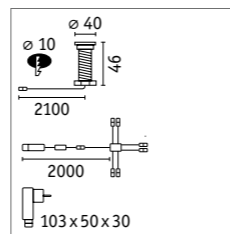

MicroPen	Watt	Lumen	Kelvin	⚡	Transformer	Smart	Insect-friendly	Item
Luminaire 5 x (starter set)	0.22 W	1.8 lm	3000 K	22°	21 VA			93695
Luminaire (add-on set)	0.22 W	1.8 lm	3000 K	22°				93694