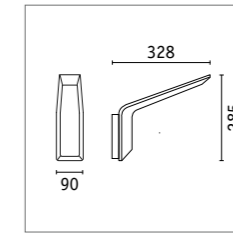

Material	Aluminium
IP protection	IP44
Voltage	230 V
Dimmability	No
Service life	30,000 h
CRI	90
Technology	LED module

- Seawater resistant
- QuickPlug

Merano	Watt	Lumen	Kelvin	Smart	Insect-friendly	Item
Wall luminaire HF sensor	14 W	950 lm	3000 K	✗		DG 94857