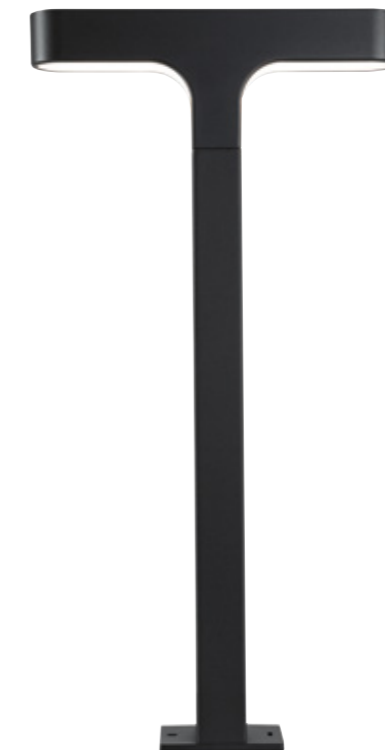

Dobla	Watt	Lumen	Kelvin	↔	Smart	Insect-friendly	Item
Bollard	8.5 W	290 lm	3000 K				DG 94405