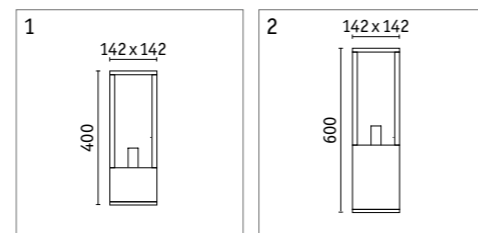

| | |
|---------------|-------|
| Material | Wood |
| IP protection | IP44 |
| Voltage | 230 V |
| Dimmability | Yes |
| Technology | E27 |

Timba bollard light

- Distinctive colour and material combinations for a super modern look
- Optional Smart Home lamps