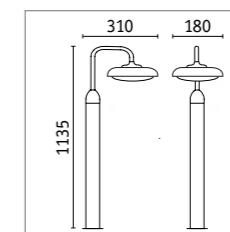

Nostro bollard light

Material	Aluminium
IP protection	IP44
Voltage	230 V
Dimmability	No
Service life	30,000 h
CRI	80
Technology	LED module

Nostro	Watt	Lumen	Kelvin	☒	Smart	Insect-friendly	Item
Bollard	10W	900lm	3000 K				DG 94760