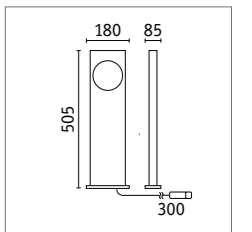

Iwo	Watt	Lumen	Kelvin	⚡	Transformer	Smart	Insect-friendly	Item
Bollard	6.5 W	160 lm	3000 K					94372