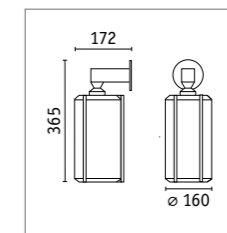

Wall wall luminaire

Material	Aluminium
IP protection	IP44
Voltage	230V
Dimmability	Yes
Technology	E27

Wall	Watt	Lumen	Kelvin	Smart	Insect-friendly	Item
Wall luminaire	Depending on the lamp selected			Ready for		94282