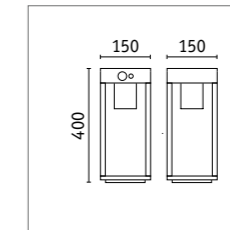

Marisol light object

Motion sensor including mode selection