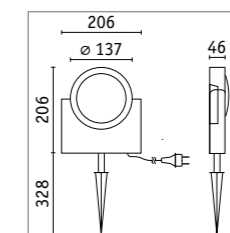

Swivea spot

Material	Aluminium
IP protection	IP44
Voltage	230 V
Dimmability	No
Service life	30,000 h
CRI	80
Technology	LED module

Swivea	Watt	Lumen	Kelvin	☒	Smart	Insect-friendly	Item
Spot	8 W	460 lm	3000 K				DG 94408