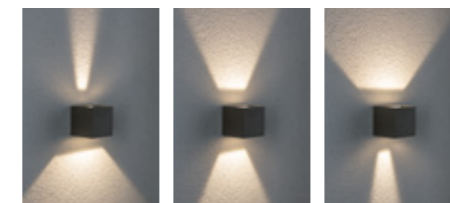

Flexible beam angle