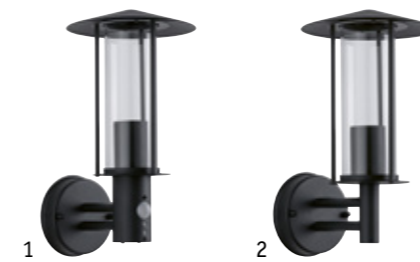

Classic wall luminaire

Material	Metal, glass
IP protection	IP44
Voltage	230 V
Dimmability	Yes
Technology	E27

Classic	Watt	Lumen	Kelvin	Smart	Insect-friendly	Item
1 Wall luminaire PIR sensor	Depending on the lamp selected					94396
2 Wall luminaire	Depending on the lamp selected					94398