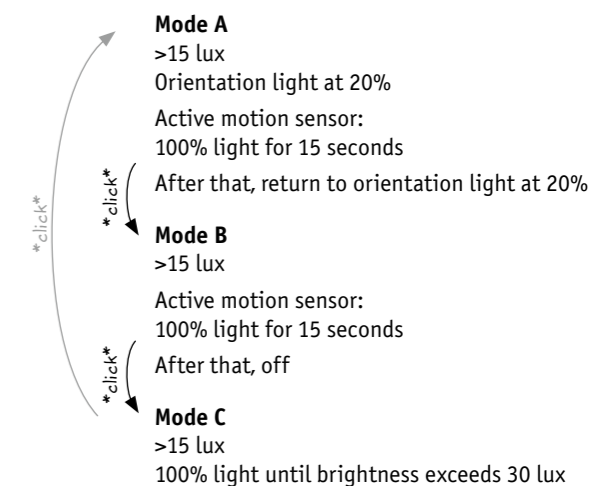

Product features

Insect-friendly 🦋

Active protection for insects with the conscious use of colour temperature 2200 K

- When lighting is colder, brighter and more widely scattered, more insects are drawn to the light and consequently killed.
- At a colour temperature of **2200 K**, however, **90% of the emitted light is outside the visible range for insects.**
- As a result, they are barely attracted to the artificial light source.
- Outdoor lighting with a colour temperature of 2200 K or less is therefore **much friendlier to insects.**

Seawater-resistant luminaires 🌊

Seawater-resistant materials for durable outdoor luminaires in coastal areas

Outdoor luminaires near the sea are exposed to more extreme environmental influences:

- The salt in the air corrodes metals and plastics more aggressively
- Paulmann luminaires made of high-quality plastic and metal are highly durable – also in coastal areas
- Luminaires bearing this seal have passed stringent quality tests
- An extended warranty period of a total of 10 years applies to products with the seawater-resistant seal, specifically to luminaires with a metal or plastic housing

Poolwater-resistant luminaires 🏊

Complete Plug & Shine luminaire range NOW confirmed as “poolwater-resistant”!

- Outdoor luminaires in pool environments are subject to more severe conditions:
- The chlorinated water can be detrimental to the luminaires over time
- All Paulmann Plug & Shine luminaires are designed to be very robust – even near pools
- Luminaires bearing the “pool water resistant” seal have passed stringent quality tests – tested to DIN EN IEC 60598-2-18 (VDE 0711-2-18) Section 18.7.3

IP protection