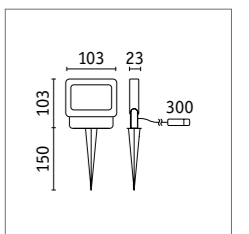

Flood Spot	Watt	Lumen	Kelvin	∠	Transformer	Smart	Insect-friendly	Item
Spot	6.8 W	580 lm	3000 K					94574
Spot	15.5 W	1400 lm	3000 K					94575