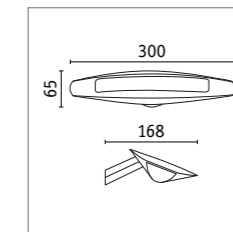

Kiran wall luminaire

Material	Plastic
IP protection	IP44
Protection class	⚡
Dimmability	No
Service life	30,000 h
CRI	80
Charging time	6–8 h
Light time	1 h
Replaceability	Replaceable battery

Kiran	Watt	Lumen	Kelvin	☼	Smart	Insect-friendly	Item
Wall luminaire	3 W	180 lm	3000 K				DG 94340