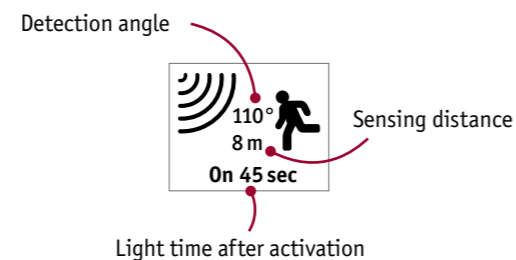

ZigBee ZigBee 3.0 allows luminaires to be controlled using app, voice or remote control.

IP protection classes IP44 splash protection & IP65 water jet protection for direct water jets (*and 12 V / 24 V safety extra-low voltage)

5-year warranty In addition to statutory warranty, Paulmann Licht GmbH also guarantees the correct functioning of products from the Paulmann brand for a period of 5 years after purchase, when used as intended and subject to an average on-time of max. 4500 h/year after professional installation.

5 Jahre Year Ans
Jaar Años Annos
Garantie

You can find the complete warranty conditions at www.paulmann.com/guarantee

All illustrations and information regarding dimensions, colours, etc. are subject to possible production tolerances and are non-binding. We reserve the right to make changes to products at any time.

Sensor data

Colours

- **DG** Dark grey/anthracite
- **G** Grey
- **WD** Wood
- **B** Black
- **W** White