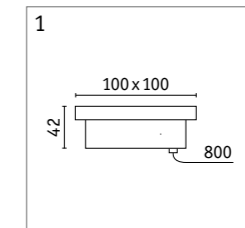

Brick in-ground luminaire

- Brick in-ground luminaires including motion sensor for safety and orientation on all footpaths
- Choice of continuous light at dusk or orientation light and full illumination when movement is detected – can be adjusted via a switch on the luminaire
- Max. load capacity of 500 kg
- Standard brick size 10 x 10 or 10 x 20 cm