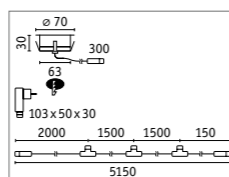

Floor	Watt	Lumen	Kelvin	⚡	Transformer	Smart	Insect-friendly	Item
Luminaire	2 W	50 lm	3000 K	90°				93953
Luminaire 3 x (starter set)	2 W	50 lm	3000 K	90°	21 VA			93692 94689
Luminaire	2 W	90 lm	2200 K	90°				94721
Luminaire 3 x (starter set)	2 W	90 lm	2200 K	90°	21 VA			94722
Luminaire	2 W	65 lm	3000–6500 K	90°		Zigbee		94751
Luminaire 3 x (starter set)	2 W	65 lm	3000–6500 K	90°	21 VA	Zigbee		94752 94691