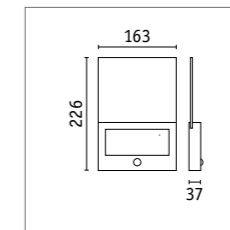

Neda house number

Material	Plastic
IP protection	IP44
Dimmability	No
Service life	30,000 h
CRI	80
Charging time	6–8 h
Light time	4–15 h
Replaceability	Non-replaceable battery

Neda	Watt	Lumen	Kelvin	☒	Smart	Insect-friendly	Item
House number luminaire ☒	1 W	27 lm	3000 K				DG 94577