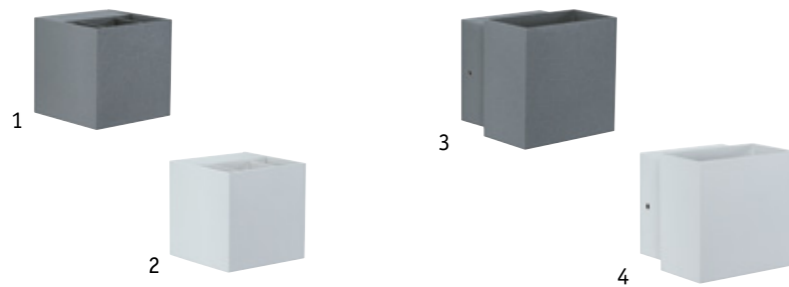

Rotating wall luminaire

Flexible beam angle

Cybo wall luminaire

- Partially rotating light module for variable light deflection (18002 and 18003)
- The colour temperature is individually and infinitely adjustable with tunable white light control
- RGBW function offers a free choice of light colour
- Compatible with various smartphone systems based on the Zigbee radio standard
- Luminaires with the “seawater-resistant” seal have passed stringent quality tests