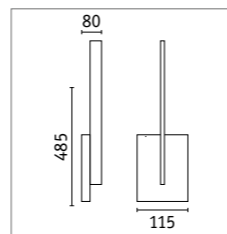

Levka	Watt	Lumen	Kelvin	☐	Smart	Insect-friendly	Item
Wall luminaire	13.5 W	110 lm	3000 K				DG 94786