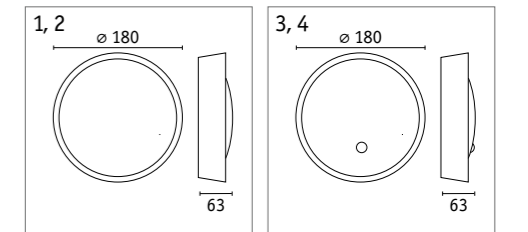

Platomo	Watt	Lumen	Kelvin	↔	Smart	Insect-friendly	Item
1 Wall luminaire	14.5 W	1200 lm	3000 K				B 94696
2 Wall luminaire	14.5 W	1200 lm	3000 K				W 94697
3 Wall luminaire PIR sensor	14.5 W	1200 lm	3000 K				B 94698
4 Wall luminaire PIR sensor	14.5 W	1200 lm	3000 K				W 94699