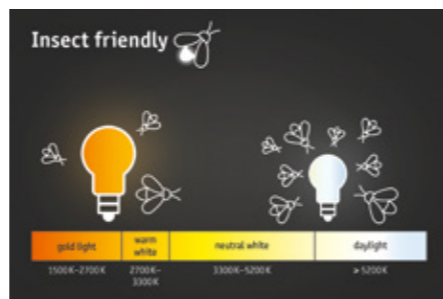

Product features

Insect-friendly 🦋

Active protection for insects with the conscious use of colour temperature 2200 K

- When lighting is colder, brighter and more widely scattered, more insects are drawn to the light and consequently killed.
- At a colour temperature of **2200 K**, however, **90% of the emitted light is outside the visible range for insects.**
- As a result, they are barely attracted to the artificial light source.
- Outdoor lighting with a colour temperature of 2200 K or less is therefore **much friendlier to insects.**