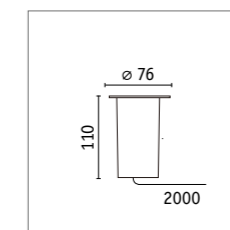

Floor in-ground luminaire

Material	Aluminium
IP protection	IP67
Voltage	230 V
Dimmability	No
Service life	30,000 h
CRI	90
Technology	LED module

Floor	Watt	Lumen	Kelvin	↗	Smart	Insect-friendly	Item
1 Recessed floor luminaire	5.5 W	320 lm	3000 K				94378
2 Recessed floor luminaire	11 W	680 lm	3000 K				94377