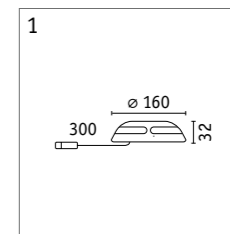

Floor	Watt	Lumen	Kelvin	⚡	Transformer	Smart	Insect-friendly	Item
1 Luminaire	3.3 W	330 lm	3000 K	180°				DG 93920
2 Luminaire	3 W	120 lm	3000 K	180°				DG 93917