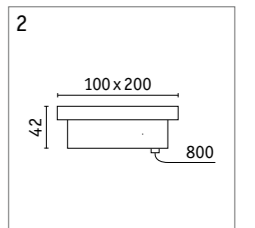

Brick in-ground luminaire

- Brick in-ground luminaires including motion sensor for safety and orientation on all footpaths
- Choice of continuous light at dusk or orientation light and full illumination when movement is detected – can be adjusted via a switch on the luminaire
- Max. load capacity of 500 kg
- Standard brick size 10 x 10 or 10 x 20 cm