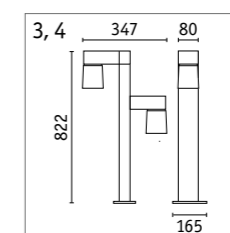

Kimu bollard light

Material	Aluminium
IP protection	IP44
Voltage	230 V
Dimmability	No
Service life	30,000 h
CRI	90
Technology	LED module

- Seawater resistant

Kimu	Watt	Lumen	Kelvin	∠	Smart	Insect-friendly	Item
1 Bollard light	8 W	500 lm	3000 K	70°			DG 94822
2 Bollard light	7.8 W	500 lm	2200 K	70°		☑	DG 94823
3 Double bollard light	8 W	2 × 500 lm	3000 K	70°			DG 94824
4 Double bollard light	7.8 W	2 × 500 lm	2200 K	70°		☑	DG 94825