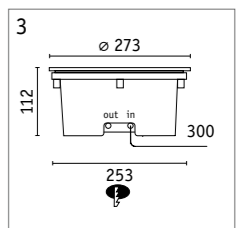

Durea	Watt	Lumen	Kelvin	↘	Smart	Insect-friendly	Item
1 Recessed floor luminaire	8 W	530 lm	3000 K	75°			94654
2 Recessed floor luminaire	12.5 W	870 lm	3000 K	60°			94655
3 Recessed floor luminaire	15 W	1040 lm	3000 K	80°			94656