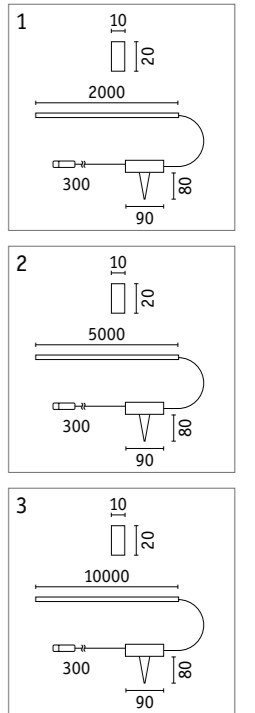

Neon	Watt	Lumen	Kelvin	✂	Transformer	Smart	Insect-friendly	Item
Strip	11 W	280 lm	3000–6500 K					94560
Strip	22 W	700 lm	3000–6500 K					94561
Strip	39 W	1400 lm	3000–6500 K					94562