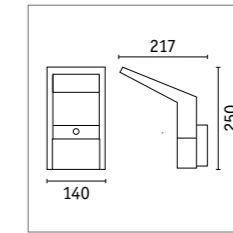

Material	Aluminium
IP protection	IP44
Voltage	230 V
Dimmability	No
Service life	30,000 h
CRI	90
Technology	LED module

- Seawater resistant
- QuickPlug

Juntea	Watt	Lumen	Kelvin	Smart	Insect-friendly	Item
Wall luminaire PIR sensor	11 W	900 lm	3000 K			DG 94859