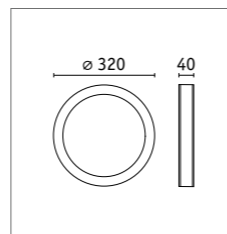

Circula ceiling luminaire

- Modern design in classic colours
- Automatic switching thanks to integrated motion sensor (invisible HF sensor)
- Can also be used as a wall luminaire

1, 2

3, 4

| Circula | Watt | Lumen | Kelvin | ↔ | Smart | Insect-friendly | Item |
|--------------------------------|------|--------|-------------|---|--------|-----------------|----------|
| 1 Ceiling luminaire PIR sensor | 14 W | 880 lm | 3000 K | | | 🦋 | DG 94526 |
| 2 Ceiling luminaire Zigbee | 14 W | 880 lm | 2200-3000 K | | Zigbee | | DG 94525 |
| 3 Ceiling luminaire PIR sensor | 14 W | 880 lm | 3000 K | | | 🦋 | W 94528 |
| 4 Ceiling luminaire Zigbee | 14 W | 880 lm | 2200-3000 K | | Zigbee | | W 94527 |