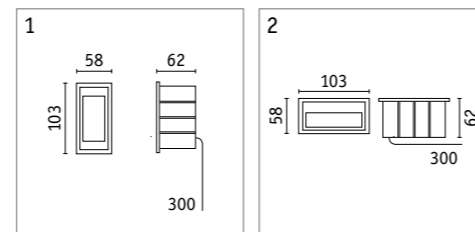

Wall	Watt	Lumen	Kelvin	Smart	Insect-friendly	Item
1 Recessed wall luminaire	4W	30lm	3000K			DG 94382
2 Recessed wall luminaire	4W	30lm	3000K			DG 94383