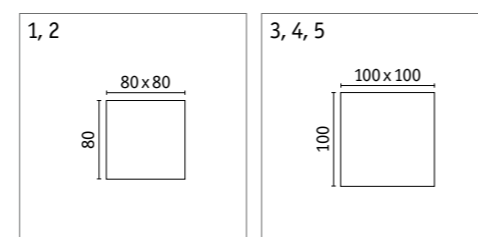

Rotating wall luminaire

Flexible beam angle

Cybo wall luminaire

- Partially rotating light module for variable light deflection (18002 and 18003)
- The colour temperature is individually and infinitely adjustable with tunable white light control
- RGBW function offers a free choice of light colour
- Compatible with various smartphone systems based on the Zigbee radio standard
- Luminaires with the “seawater-resistant” seal have passed stringent quality tests