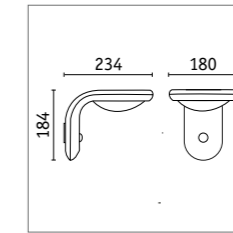

Diskola wall luminaire

Material	Plastic
IP protection	IP44
Dimmability	No
Service life	30,000 h
CRI	80
Charging time	6–8 h
Light time	8 h
Replaceability	Replaceable battery

Diskola	Watt	Lumen	Kelvin	☒	Smart	Insect-friendly	Item
Wall luminaire PIR sensor ☒	3.5 W	400 lm	3000 K				DG 94854