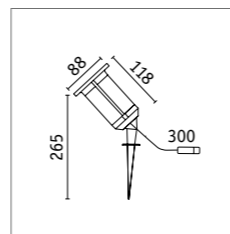

Classix	Watt	Lumen	Kelvin	∠	Transformer	Smart	Insect-friendly	Item
Luminaire	5.1 W	310 lm	3000 K	32°				94285
Luminaire 3 x	5.1 W	310 lm	3000 K	32°	75 VA			94688