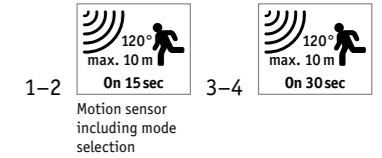

Material	Plastic
IP protection	IP44
Protection class	☐
Voltage	230 V
Dimmability	Yes
Service life	30,000 h
CRI	80
Technology	LED module

Circula ceiling luminaire

- Modern design in classic colours
- Automatic switching thanks to integrated motion sensor (invisible HF sensor)
- Can also be used as a wall luminaire

Circula	Watt	Lumen	Kelvin	↔	Smart	Insect-friendly	Item
1 Ceiling luminaire PIR sensor	14 W	880 lm	3000 K			🦋	DG 94526
2 Ceiling luminaire Zigbee	14 W	880 lm	2200-3000 K		Zigbee		DG 94525
3 Ceiling luminaire PIR sensor	14 W	880 lm	3000 K			🦋	W 94528
4 Ceiling luminaire Zigbee	14 W	880 lm	2200-3000 K		Zigbee		W 94527

Material	Plastic, aluminium
IP protection	IP44
Voltage	230 V
Dimmability	Yes
Service life	30,000 h
CRI	90
Technology	LED module

- 🌊 Seawater resistant
- 🔌 QuickPlug

Azalena wall luminaire

- Automatic switching, thanks to integrated motion sensor and dusk sensor
- Exchangeable LED modules
- Luminaires with the “seawater-resistant” seal have passed stringent quality tests
- Exclusive Paulmann design

Azalena	Watt	Lumen	Kelvin	↔	Smart	Insect-friendly	Item
1 Wall luminaire HF sensor	8.5 W	700 lm	3000 K				DG 94840
2 Wall luminaire HF sensor	8.5 W	700 lm	3000 K				W 94841
3 Wall luminaire Zigbee HF sensor	8.5 W	700 lm	2200-3000 K		Zigbee	🦋	DG 94842
4 Wall luminaire Zigbee HF sensor	8.5 W	700 lm	2200-3000 K		Zigbee	🦋	W 94843