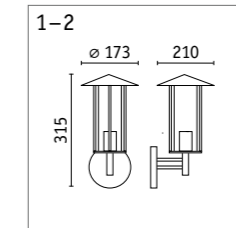

Classic wall luminaire

Material	Metal, glass
IP protection	IP44
Voltage	230 V
Dimmability	Yes
Technology	E27

Classic	Watt	Lumen	Kelvin	Smart	Insect-friendly	Item
1 Wall luminaire PIR sensor	Depending on the lamp selected					94396
2 Wall luminaire	Depending on the lamp selected					94398