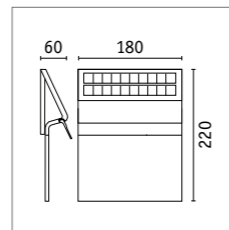

House number luminaire

Material	Plastic
IP protection	IP44
Dimmability	No
Service life	30,000 h
CRI	80
Charging time	6–8 h
Light time	3 days
Replaceability	Replaceable battery

House number luminaire	Watt	Lumen	Kelvin	☒	Smart	Insect-friendly	Item
House number luminaire ☒	0.2 W	14 lm	3000 K				B 94694