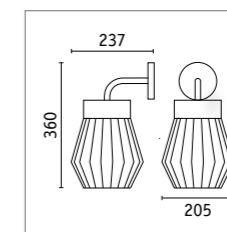

Lanka wall luminaire

Material	Aluminium
IP protection	IP44
Voltage	230V
Dimmability	Yes
Technology	E27

Lanka	Watt	Lumen	Kelvin	Smart	Insect-friendly	Item
Wall luminaire	Depending on the lamp selected			Ready for		94736