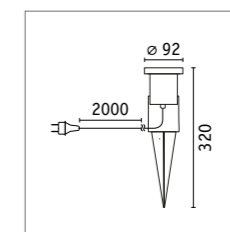

Garden spot

Material	Aluminium
IP protection	IP65
Voltage	230 V
Dimmability	No
Service life	15,000 h
CRI	80
Technology	LED module

Garden	Watt	Lumen	Kelvin	∠	Smart	Insect-friendly	Item
Spot	3.5 W	230 lm	3000 K	38°			B 98896
Spot 3 x	3.5 W	230 lm	3000 K	38°			B 98897
Spot	4.3 W	320 lm	2200 K	38°			B 94731