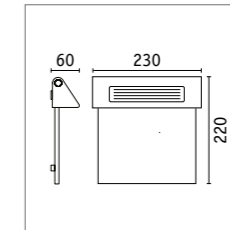

House number luminaire

Material	Plastic
IP protection	IP44
Dimmability	No
Service life	10,000 h
CRI	80
Charging time	6–8 h
Light time	4–6 h
Replaceability	Replaceable battery

House number luminaire	Watt	Lumen	Kelvin	☒	Smart	Insect-friendly	Item
House number luminaire ☒	0.2 W	14 lm	3000 K				W 93765