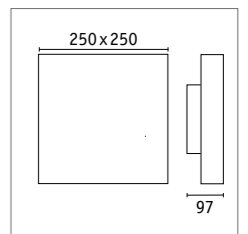

1, 3

2, 4

| Azalena | Watt | Lumen | Kelvin | ↔ | Smart | Insect-friendly | Item |
|-----------------------------------|-------|--------|-------------|---|--------|-----------------|----------|
| 1 Wall luminaire HF sensor | 8.5 W | 700 lm | 3000 K | | | | DG 94840 |
| 2 Wall luminaire HF sensor | 8.5 W | 700 lm | 3000 K | | | | W 94841 |
| 3 Wall luminaire Zigbee HF sensor | 8.5 W | 700 lm | 2200-3000 K | | Zigbee | 🦋 | DG 94842 |
| 4 Wall luminaire Zigbee HF sensor | 8.5 W | 700 lm | 2200-3000 K | | Zigbee | 🦋 | W 94843 |