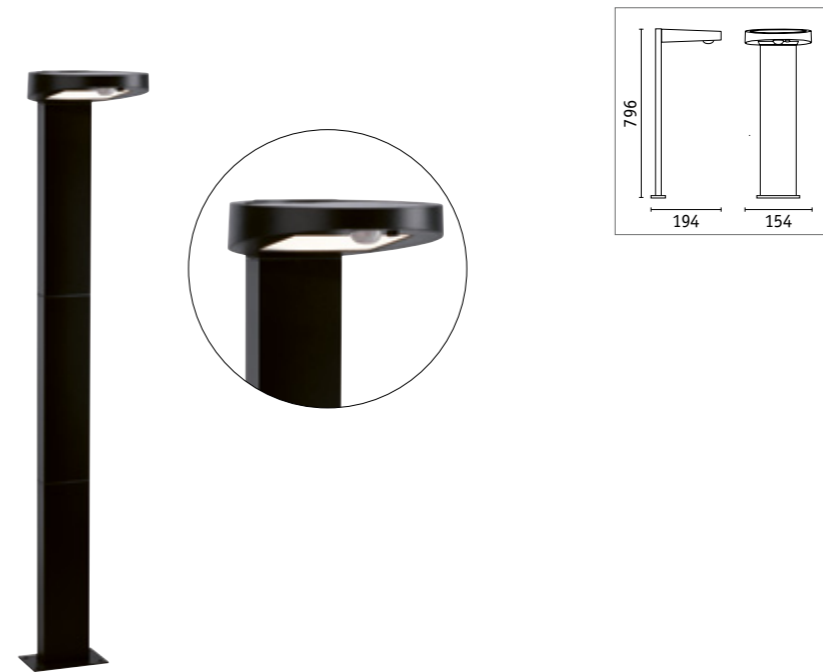

Ryse bollard light

Material	Plastic, metal
IP protection	IP44
Protection class	⬢
Dimmability	No
Service life	30,000 h
CRI	80
Charging time	6–8 h
Light time	4 h
Replaceability	Non-replaceable battery

Ryse	Watt	Lumen	Kelvin	⧘	Smart	Insect-friendly	Item
Bollard light PIR sensor	1.2 W	30 lm	3000 K	45°			DG 94249