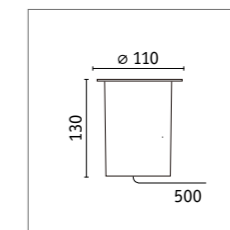

Floor in-ground luminaire

Material	Stainless steel
IP protection	IP65
Voltage	230 V
Dimmability	Yes
Technology	GU10

Floor	Watt	Lumen	Kelvin	↗	Smart	Insect-friendly	Item
In-ground luminaire round	Depending on the lamp selected				Ready for		94390