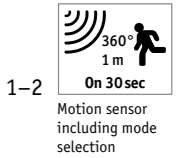

Material	Metal
IP protection	IP67
Voltage	230 V
Dimmability	Yes
Service life	30,000 h
CRI	90
Technology	LED module

Ito wall washer

- Asymmetrical beam angle for optimal illumination of wide objects
- Calculated lens for best light quality
- Robust metal housing

Ito	Watt	Lumen	Kelvin	↗	Smart	Insect-friendly	Item
Wall washer	6 W	200 lm	3000 K	70°			DG 94671

Material	Metal, stainless steel
IP protection	IP67
Protection class	☐
Voltage	230 V
Dimmability	No
Service life	30,000 h
CRI	80
Technology	LED module

Brick in-ground luminaire

- Brick in-ground luminaires including motion sensor for safety and orientation on all footpaths
- Choice of continuous light at dusk or orientation light and full illumination when movement is detected – can be adjusted via a switch on the luminaire
- Max. load capacity of 500 kg
- Standard brick size 10 x 10 or 10 x 20 cm

Brick	Watt	Lumen	Kelvin	↗	Smart	Insect-friendly	Item
1 In-ground luminaire PIR sensor	0.8 W	25 lm	3000 K				94336
2 In-ground luminaire PIR sensor	1.6 W	50 lm	3000 K				94337