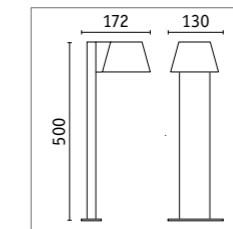

Capea bollard light

Material	Aluminium
IP protection	IP44
Voltage	230 V
Dimmability	No
Service life	30,000 h
CRI	80
Technology	LED module

Capea	Watt	Lumen	Kelvin	☼	Smart	Insect-friendly	Item
Bollard light	6 W	500 lm	3000 K	98°			DG 94454
Bollard light	6 W	450 lm	2200 K	98°		🌿	DG 94715