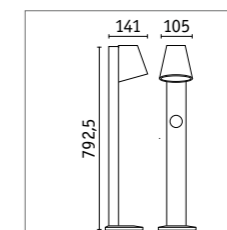

Caissa bollard light

Material	Aluminium
IP protection	IP44
Voltage	230 V
Dimmability	No
Service life	30,000 h
CRI	90
Technology	LED module

- Seawater resistant

Caissa	Watt	Lumen	Kelvin	☞	Smart	Insect-friendly	Item
Bollard light HF sensor	9 W	700 lm	3000 K	65°			DG 94863